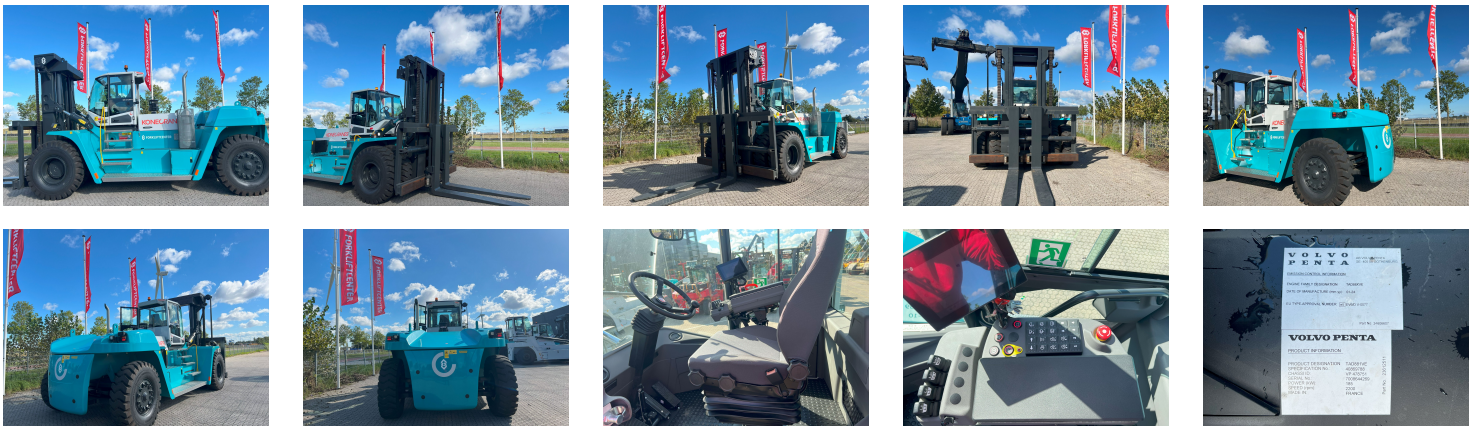

SMV 33-1200C 4 Whl Counterbalanced Forklift >10t

Ref.nr. :	880010024
Year	2024
Lifting capacity :	33000kg
Hour meter reading :	Demo hrs
Engine :	Diesel
Load cntr of gravity:	1200 mm
Overall height:	4010 mm
Fork length:	2400 mm
Accessories:	AdBlue, Stage 5, full cabin, sidseshift, forkposition, climate control, LED working lights, beacon, reverse alarm, sun blind adjustable with hooks
Lifting height :	4000 mm
Mast type :	Duplex
Tires :	
Price:	ON REQUEST