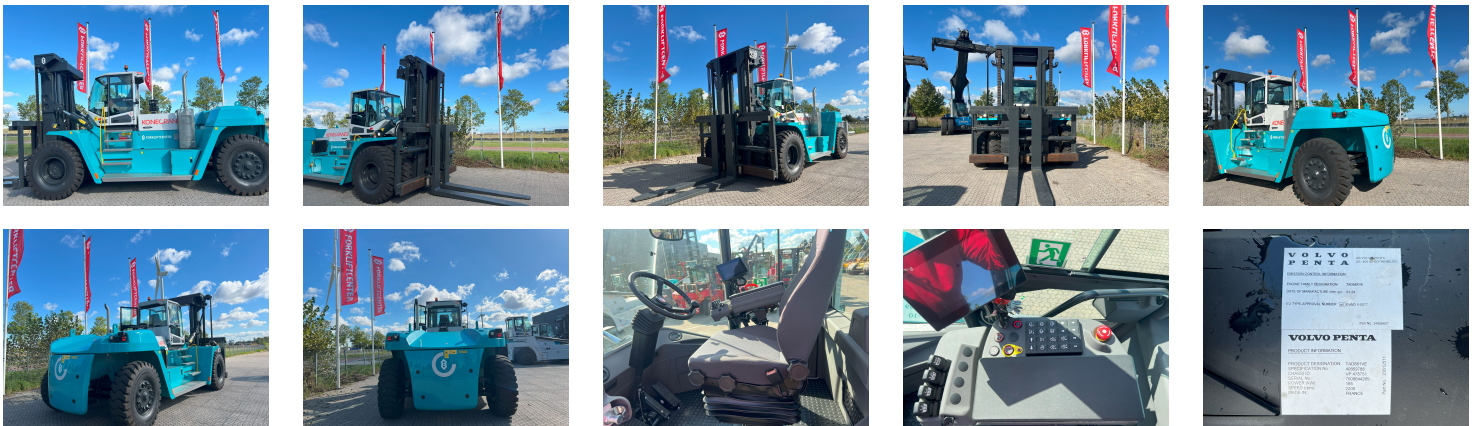

### SMV 33-1200C 4 Whl Counterbalanced Forklift >10t

Ref.nr. :	880010024
Year	2024
Lifting capacity :	33000kg
Hour meter reading :	Demo hrs
Engine :	Diesel
Load cntr of gravity:	1200 mm
Overall height:	4010 mm
Fork length:	2400 mm
Accessories:	AdBlue, Stage 5, full cabin, sidsheft, forkposition, climate control, LED working lights, beacon, reverse alarm, sun blind adjustable with hooks
Lifting height :	4000 mm
Mast type :	Duplex
Tires :	
Price:	ON REQUEST