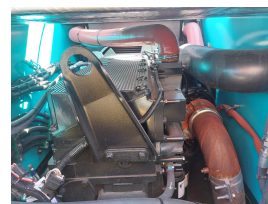

## SMV 4632 TC5 Reach stacker

Ref.nr. :	880010013
Year	2024
Lifting capacity :	46000kg 2nd row: 32000kg 3rd row : 17000kg
Hour meter reading :	Demo hrs
Engine :	Diesel
Load cntr of gravity:	2000 mm
Accessories:	No CE, Stage 3A, full moveable cabin, climate control, street & working lights, beacon
Lifting height :	15200 mm
Mast type :	Boom
Tires :	
Price:	ON REQUEST