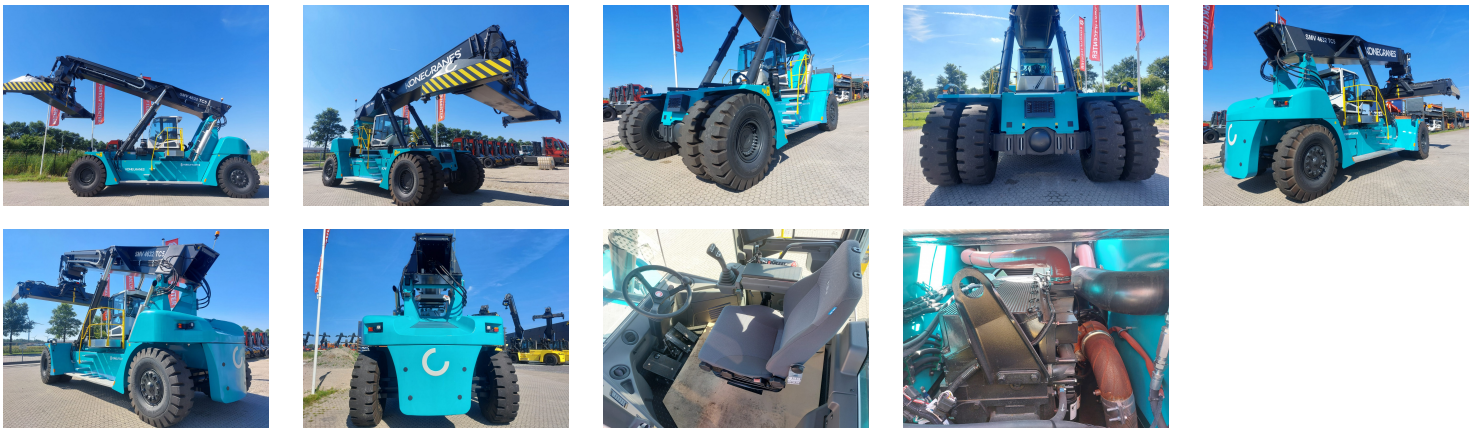

SMV 4632 TC5 Reach stacker

Ref.nr. :	880010013
Year	2024
Lifting capacity :	46000kg 2nd row: 32000kg 3rd row : 17000kg
Hour meter reading :	Demo hrs
Engine :	Diesel
Load cntr of gravity:	2000 mm
Accessories:	No CE, Stage 3A, full moveable cabin, climate control, street & working lights, beacon
Lifting height :	15200 mm
Mast type :	Boom
Tires :	
Price:	ON REQUEST