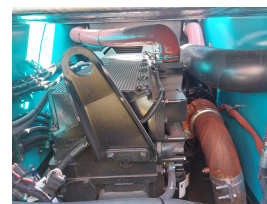

SMV 4632 TC5 Reach stacker

Ref.nr. :	880010012
Year	2024
Lifting capacity :	46000kg 2nd row: 32000kg 3rd row : 17000kg
Hour meter reading :	Demo hrs
Engine :	Diesel
Load cntr of gravity:	2000 mm
Accessories:	No CE, Stage 3A, full moveable cabin, climate control, street & working lights, beacon
Lifting height :	15200 mm
Mast type :	Boom
Tires :	
Price:	ON REQUEST