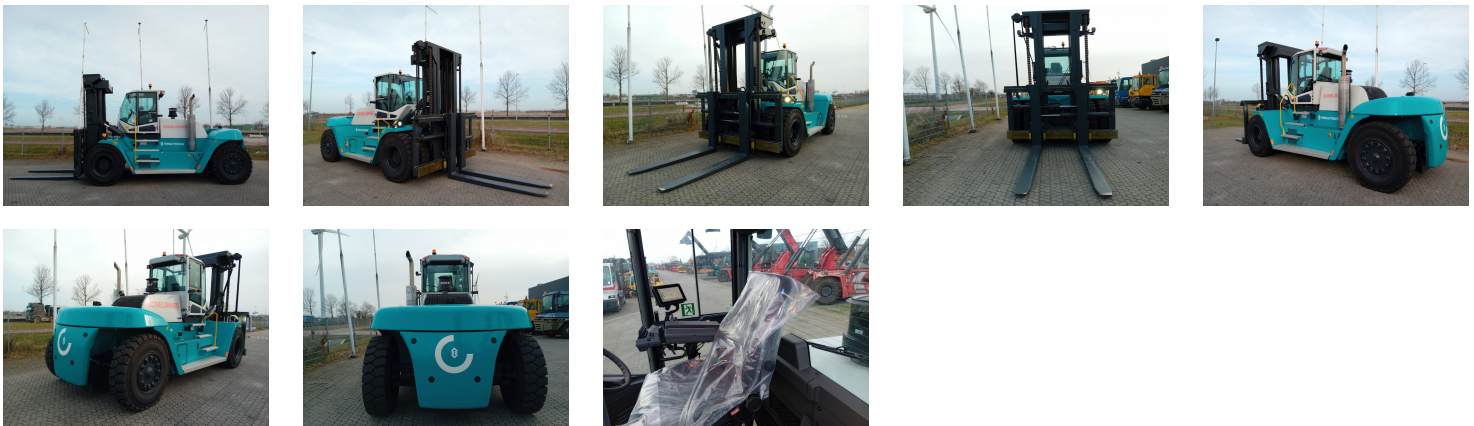

SMV 25-1200C 4 Whl Counterbalanced Forklift >10t

Ref.nr. :	880010009
Year	2024
Lifting capacity :	25000kg
Hour meter reading :	Demo hrs
Engine :	Diesel
Load cntr of gravity:	1200 mm
Overall height:	3810 mm
Fork length:	2400 mm
Accessories:	No CE, Stage 3A, sideshift & forkpositioner, full cabin, airco, heater, working lights, beacon, EPA
Lifting height :	4000 mm
Mast type :	Duplex
Tires :	Air
Price:	ON REQUEST