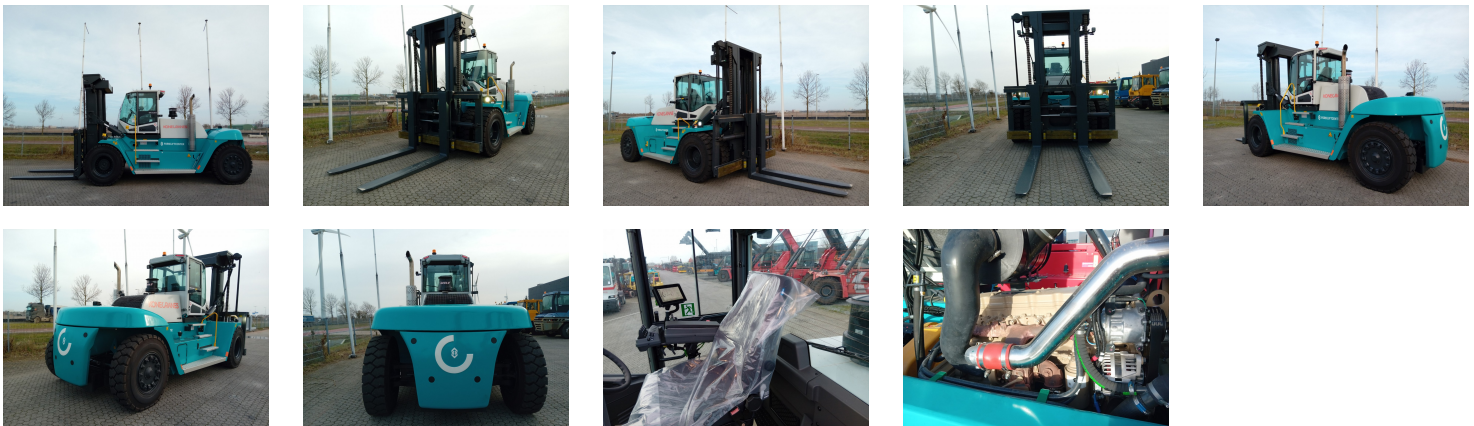

SMV 25-1200C 4 Whl Counterbalanced Forklift >10t

Ref.nr. :	880010008
Year	2023
Lifting capacity :	25000kg
Hour meter reading :	Demo hrs
Engine :	Diesel
Load cntr of gravity:	1200 mm
Overall height:	3810 mm
Fork length:	2400 mm
Accessories:	No CE, Stage 3A, sidseshift + forkpositioner, full cabin, airco, heater, working lights, beacon
Lifting height :	4000 mm
Mast type :	Duplex
Tires :	Air
Price:	ON REQUEST