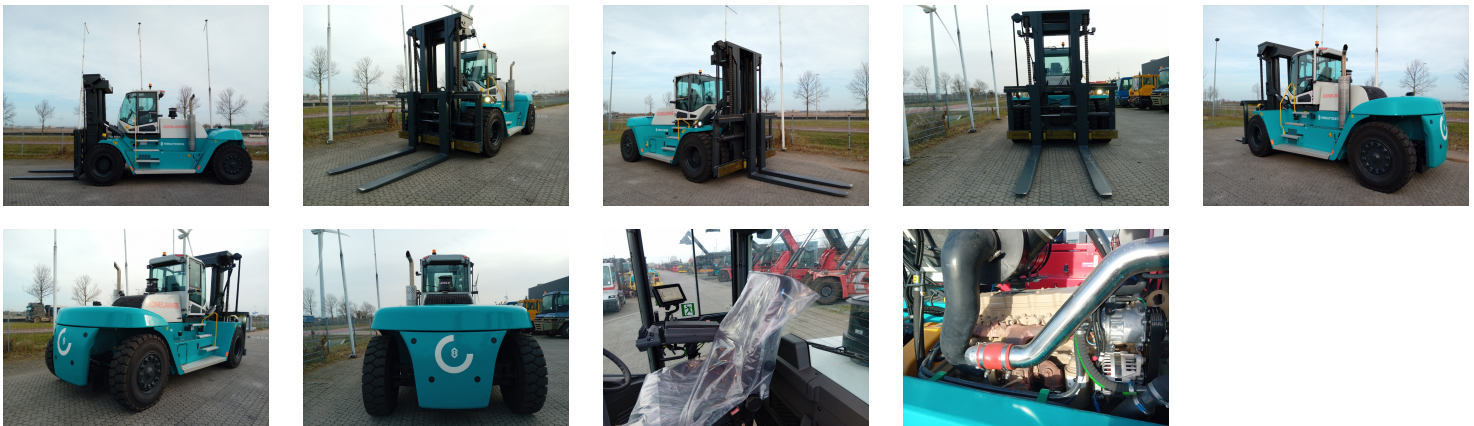

SMV 25-1200C 4 Whl Counterbalanced Forklift >10t

Ref.nr. :	880010008
Year	2023
Lifting capacity :	25000kg
Hour meter reading :	Demo hrs
Engine :	Diesel
Load cntr of gravity:	1200 mm
Overall height:	3810 mm
Fork length:	2400 mm
Accessories:	No CE, Stage 3A, sideshift + forkpositioner, full cabin, airco, heater, working lights, beacon
Lifting height :	4000 mm
Mast type :	Duplex
Tires :	Air
Price:	ON REQUEST