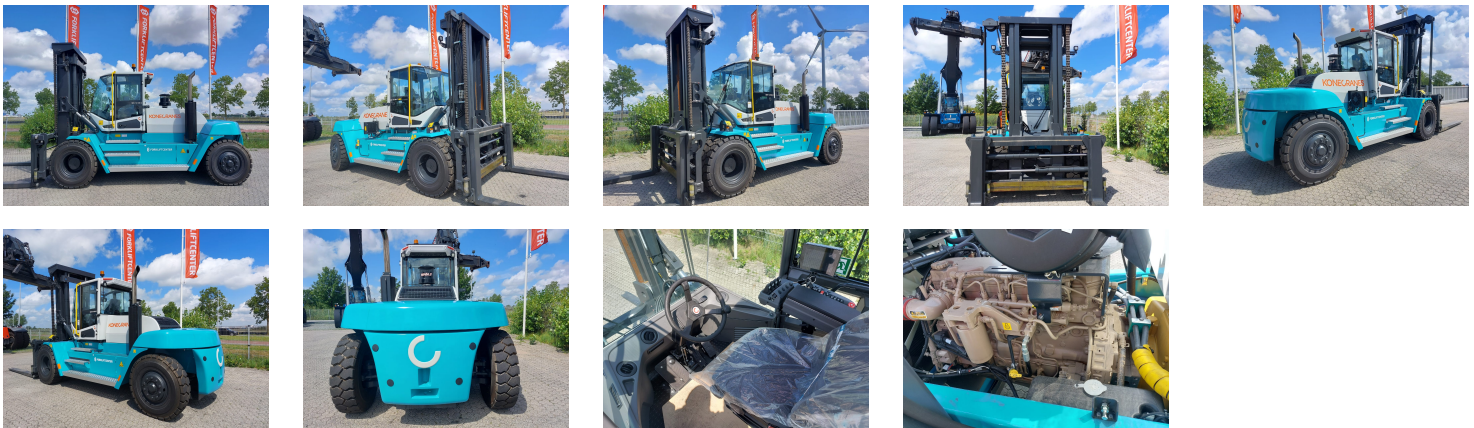

SMV 16-1200C 4 Whl Counterbalanced Forklift >10t

Ref.nr. :	880010007
Year	2024
Lifting capacity :	16000kg
Hour meter reading :	Demo hrs
Engine :	Diesel
Load cntr of gravity:	1200 mm
Fork length:	2400 mm
Accessories:	No CE, Stage 3A, full cabin, airco, heater, street & working lights, beacon
Lifting height :	4000 mm
Mast type :	Duplex
Tires :	Air
Price:	ON REQUEST