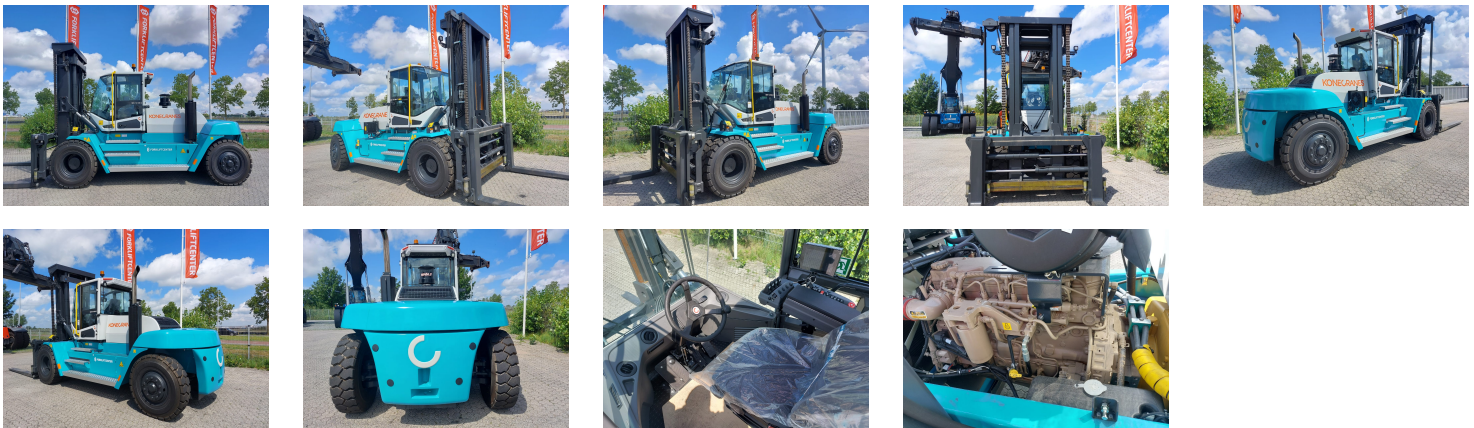

### SMV 16-1200C 4 Whl Counterbalanced Forklift >10t

Ref.nr. :	880010007
Year	2024
Lifting capacity :	16000kg
Hour meter reading :	Demo hrs
Engine :	Diesel
Load cntr of gravity:	1200 mm
Fork length:	2400 mm
Accessories:	No CE, Stage 3A, full cabin, airco, heater, street & working lights, beacon
Lifting height :	4000 mm
Mast type :	Duplex
Tires :	Air
Price:	ON REQUEST