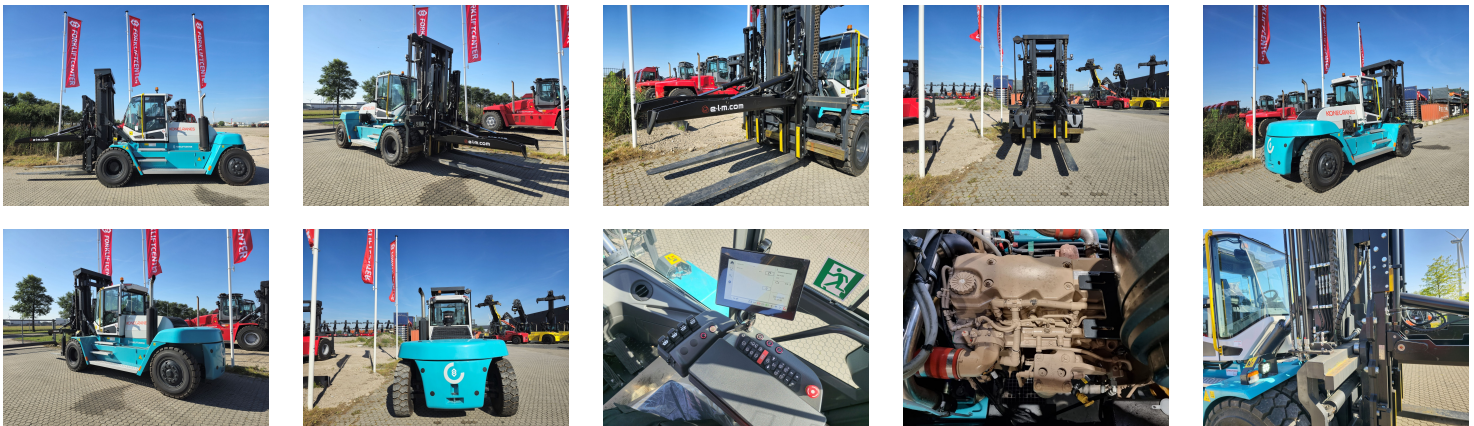

SMV 16-1200C 4 Whl Counterbalanced Forklift >10t

Ref.nr. :	880010006
Year	2024
Lifting capacity :	16000kg
Hour meter reading :	Demo hrs
Engine :	Diesel
Load cntr of gravity:	1200 mm
Fork length:	2400 mm
Accessories:	No CE, Stage 3A, ELM system, full cabin, airco, heater, street & working lights, beacon
Lifting height :	4000 mm
Mast type :	Duplex
Tires :	Air
Price:	ON REQUEST