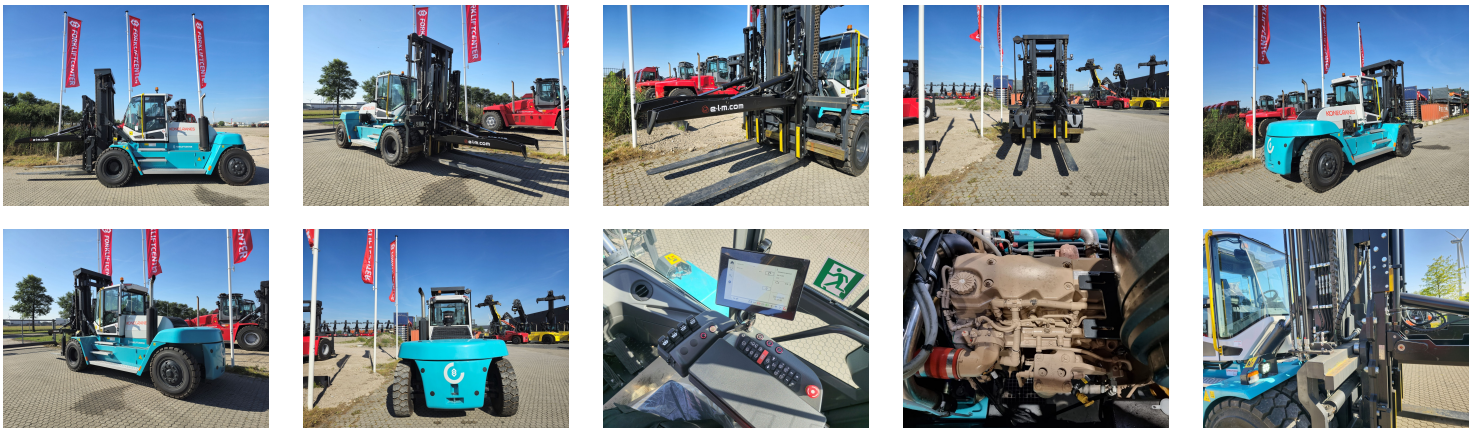

## SMV 16-1200C 4 Whl Counterbalanced Forklift >10t

Ref.nr. :	880010006
Year	2024
Lifting capacity :	16000kg
Hour meter reading :	Demo hrs
Engine :	Diesel
Load cntr of gravity:	1200 mm
Fork length:	2400 mm
Accessories:	No CE, Stage 3A, ELM system, full cabin, airco, heater, street & working lights, beacon
Lifting height :	4000 mm
Mast type :	Duplex
Tires :	Air
Price:	ON REQUEST