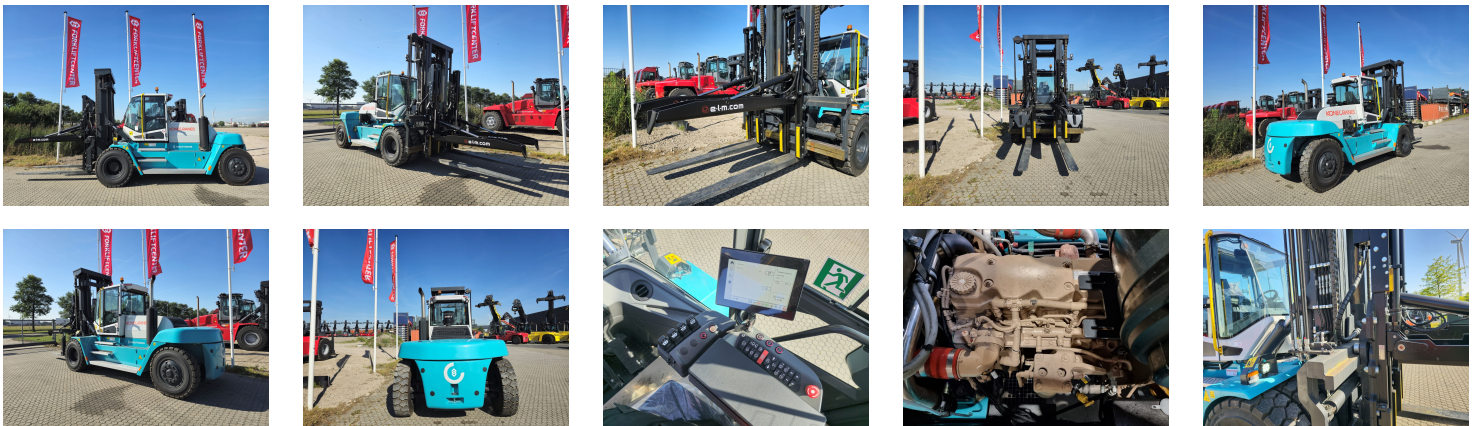

SMV 16-1200C ELM Load Stabilizer 4 Whl Counterbalanced Forklift >10t

Ref.nr. :	880010006
Year	2024
Lifting capacity :	16000kg
Hour meter reading :	Demo hrs
Engine :	Diesel
Load cntr of gravity:	1200 mm
Fork length:	2400 mm
Accessories:	No CE, Stage 3A, ELM system, full cabin, airco, heater, street & working lights, beacon
Lifting height :	4000 mm
Mast type :	Duplex
Tires :	Air
Price:	ON REQUEST