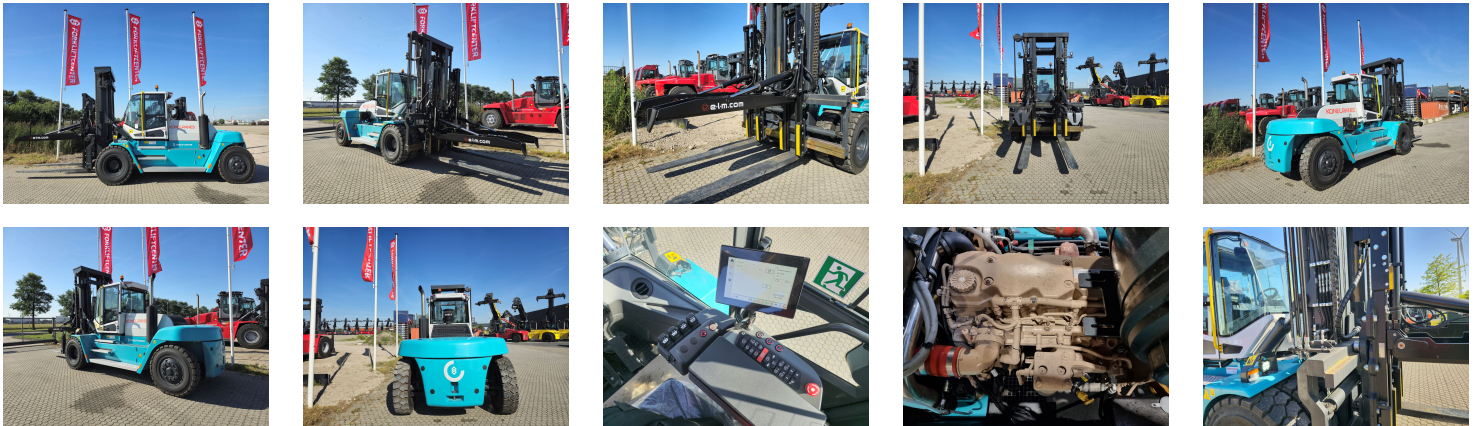

## SMV 16-1200C ELM Load Stabilizer 4 Whl Counterbalanced Forklift >10t

Ref.nr. :	880010005
Year	2024
Lifting capacity :	16000kg
Hour meter reading :	Demo hrs
Engine :	Diesel
Load cntr of gravity:	1200 mm
Overall height:	3645 mm
Fork length:	2400 mm
Accessories:	No CE, Stage 3A, with ELM Load Stabilizer attachment, full cabin, airco, heater, street & working lights, beacon
Lifting height :	4000 mm
Mast type :	Duplex
Tires :	Air
Price:	ON REQUEST