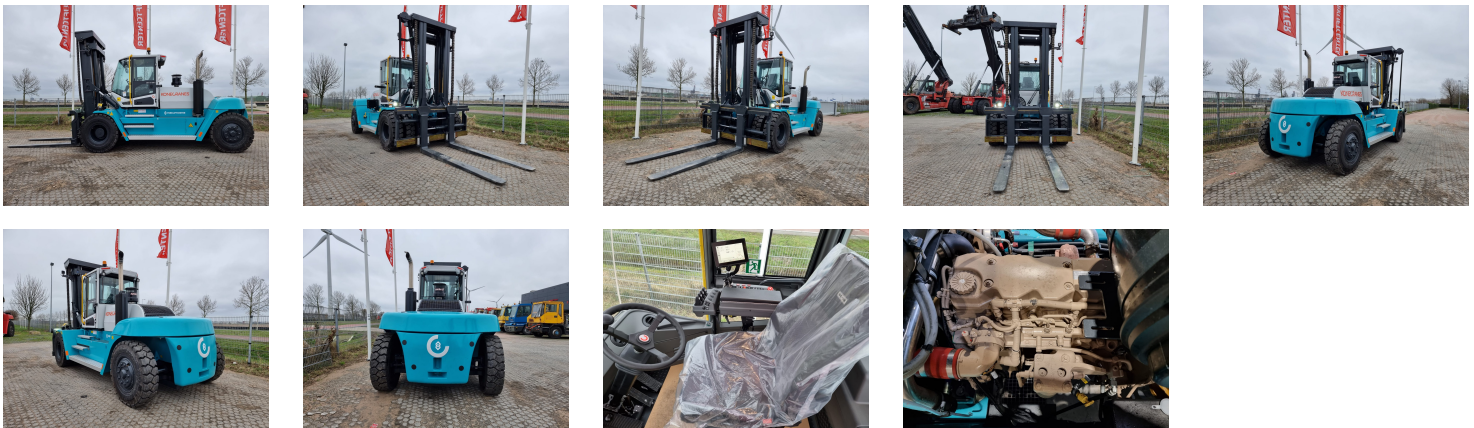

SMV 16-1200 C 4 Whl Counterbalanced Forklift >10t

Ref.nr. :	880010005
Year	2024
Lifting capacity: :	16000kg
Hour meter reading :	Demo hrs
Engine :	Diesel
Load cntr of gravity:	1200 mm
Overall height:	3645 mm
Fork length:	2400 mm
Accessories:	No CE, Stage 3A, full cabin, airco, heater, street + working lights, beacon
Lifting height :	4000 mm
Mast type :	Duplex
Tires :	Air
Price:	ON REQUEST