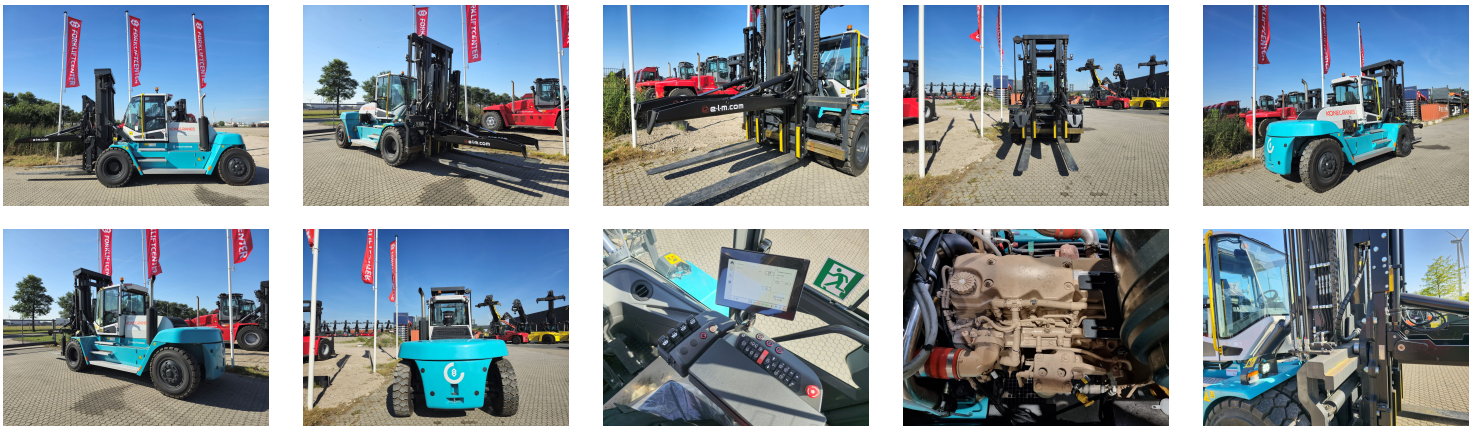

## SMV 16-1200C ELM Load Stabilizer 4 Whl Counterbalanced Forklift >10t

Ref.nr. :	880010005
Year	2024
Lifting capacity :	16000kg
Hour meter reading :	Demo hrs
Engine :	Diesel
Load cntr of gravity:	1200 mm
Overall height:	3645 mm
Fork length:	2400 mm
Accessories:	No CE, Stage 3A, with ELM Load Stabilizer attachment, full cabin, airco, heater, street & working lights, beacon
Lifting height :	4000 mm
Mast type :	Duplex
Tires :	Air
Price:	ON REQUEST