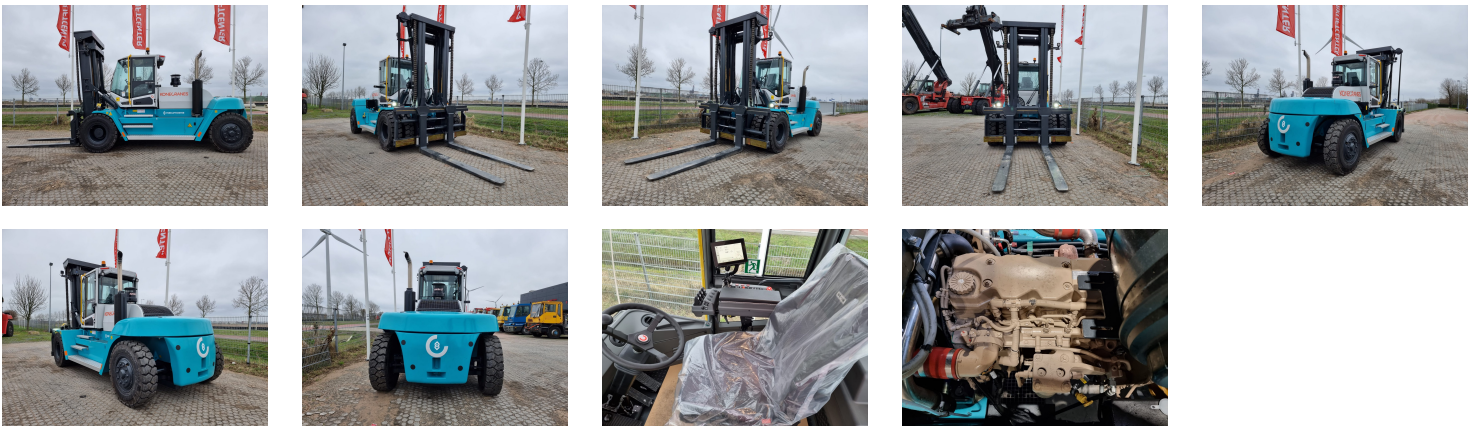

SMV 16-1200C 4 Whl Counterbalanced Forklift >10t

Ref.nr. :	880010005
Year	2024
Lifting capacity: :	16000kg
Hour meter reading :	Demo hrs
Engine :	Diesel
Load cntr of gravity:	1200 mm
Overall height:	3645 mm
Fork length:	2400 mm
Accessories:	No CE, Stage 3A, full cabin, airco, heater, street + working lights, beacon
Lifting height :	4000 mm
Mast type :	Duplex
Tires :	Air
Price:	ON REQUEST