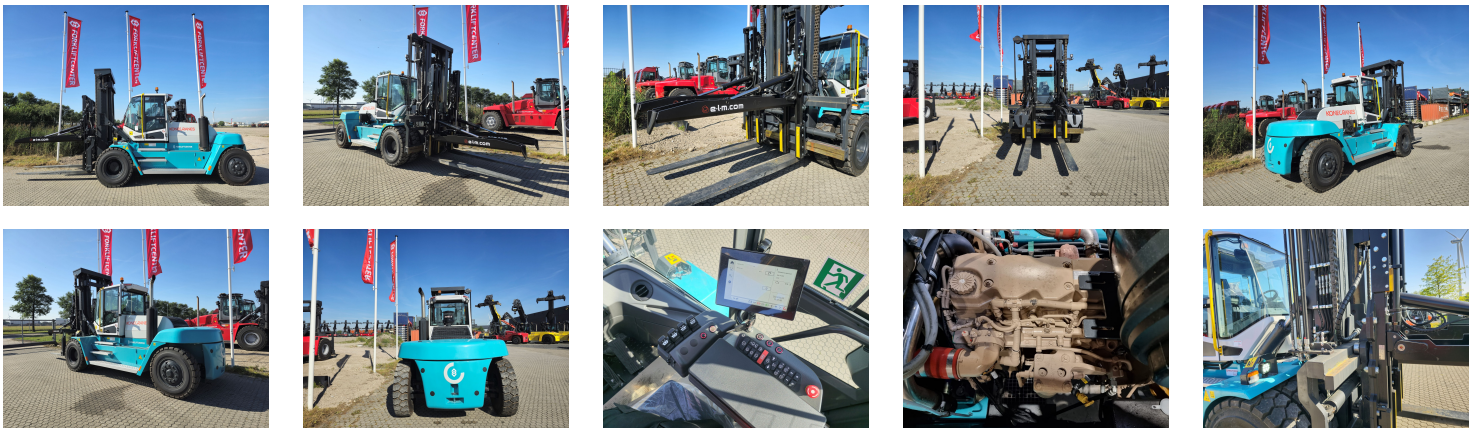

## SMV 16-1200C ELM Load Stabilizer 4 Whl Counterbalanced Forklift >10t

Ref.nr. :	880010005
Year	2024
Lifting capacity :	16000kg
Hour meter reading :	Demo hrs
Engine :	Diesel
Load cntr of gravity:	1200 mm
Overall height:	3645 mm
Fork length:	2400 mm
Accessories:	No CE, Stage 3A, with ELM Load Stabilizer attachment, full cabin, airco, heater, street & working lights, beacon
Lifting height :	4000 mm
Mast type :	Duplex
Tires :	Air
Price:	ON REQUEST