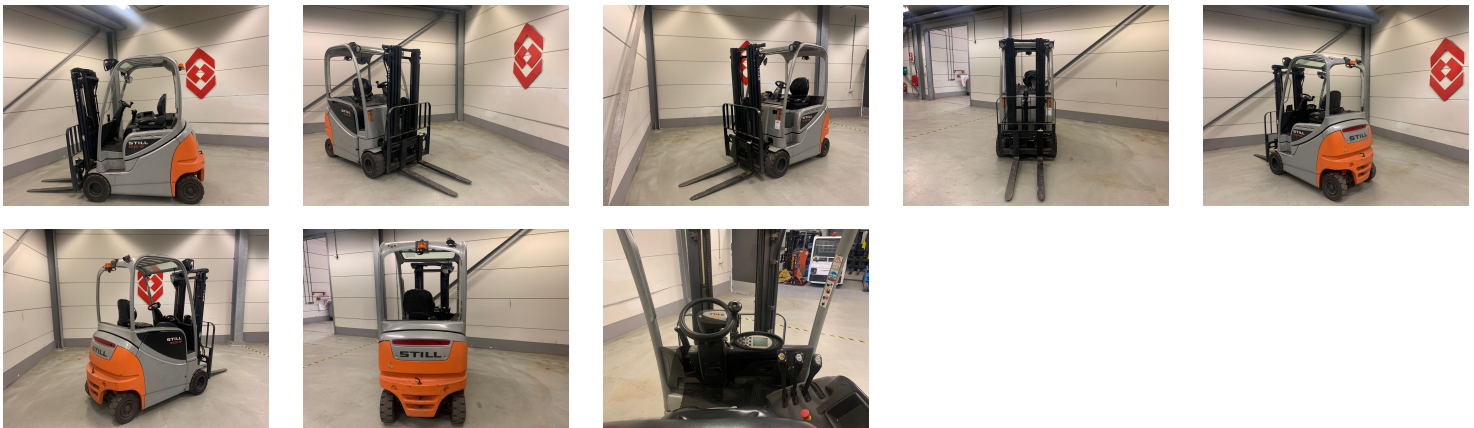

STILL RX 20-18 PH 4 Whl Counterbalanced Forklift

Ref.nr. :	880009954
Year	2014
Lifting capacity: :	1800kg
Hour meter reading :	2308 hrs
Engine :	Electric
Load cntr of gravity:	500 mm
Overall height:	2155 mm
Fork length:	1070 mm
Accessories:	Sideshift, bluespot, no charger
Lifting height :	4900 mm
Mast type :	Triplex
Tires :	SE
freelift	1600 mm
Price:	ON REQUEST