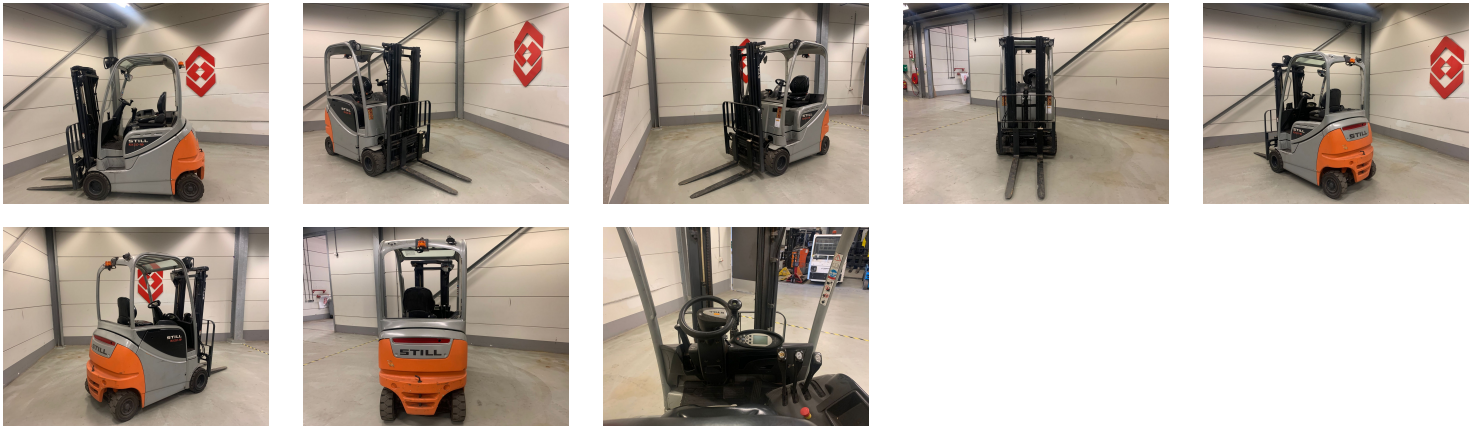

STILL RX 20-18 PH 4 Whl Counterbalanced Forklift

Ref.nr. :	880009954
Year	2014
Lifting capacity: :	1800kg
Hour meter reading :	2308 hrs
Engine :	Electric
Load cntr of gravity:	500 mm
Overall height:	2155 mm
Fork length:	1070 mm
Accessories:	Sideshift, bluespot, no charger
Lifting height :	4900 mm
Mast type :	Triplex
Tires :	SE
freelift	1600 mm
Price:	ON REQUEST