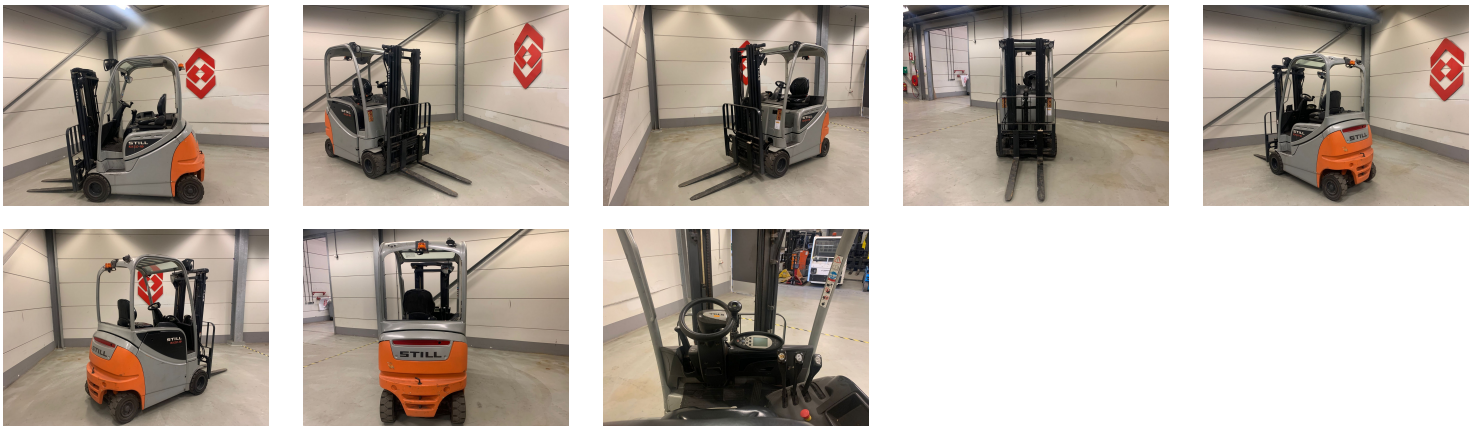

STILL RX 20-18 PH 4 Whl Counterbalanced Forklift

Ref.nr. :	880009954
Year	2014
Lifting capacity: :	1800kg
Hour meter reading :	2308 hrs
Engine :	Electric
Load cntr of gravity:	500 mm
Overall height:	2155 mm
Fork length:	1070 mm
Accessories:	Sideshift, bluespot, no charger
Lifting height :	4900 mm
Mast type :	Triplex
Tires :	SE
freelift	1600 mm
Price:	ON REQUEST