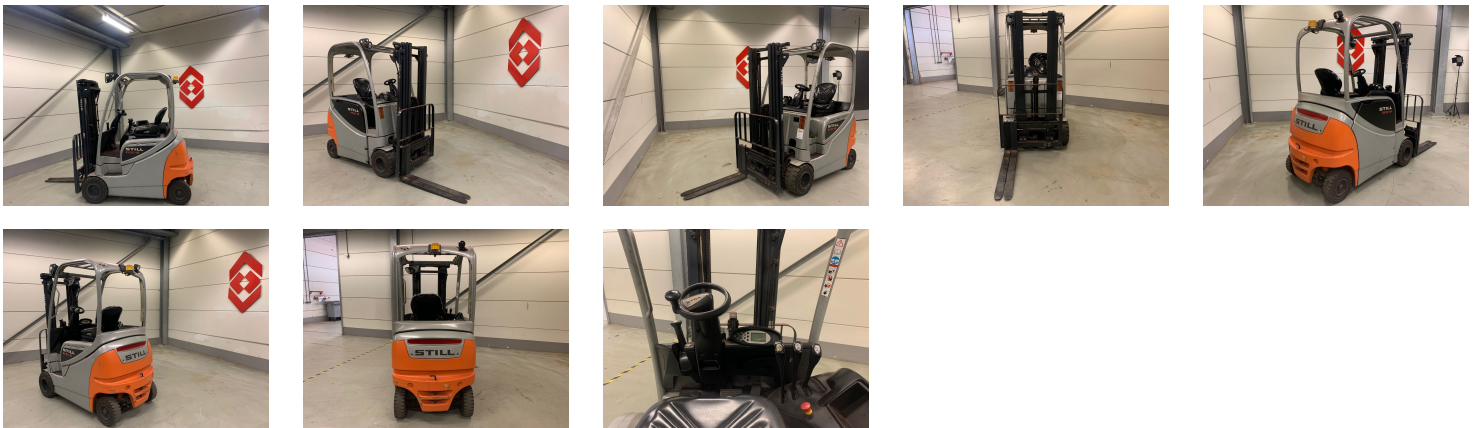

STILL RX 20-18 PH 4 Whl Counterbalanced Forklift

Ref.nr. :	880009952
Year	2014
Lifting capacity: :	1800kg
Hour meter reading :	4316 hrs
Engine :	Electric
Load cntr of gravity:	500 mm
Overall height:	2235 mm
Fork length:	1070 mm
Accessories:	Sideshift, extra working lights, no charger
Lifting height :	4860 mm
Mast type :	Triplex
Tires :	SE
freelift	1105 mm
Price:	ON REQUEST