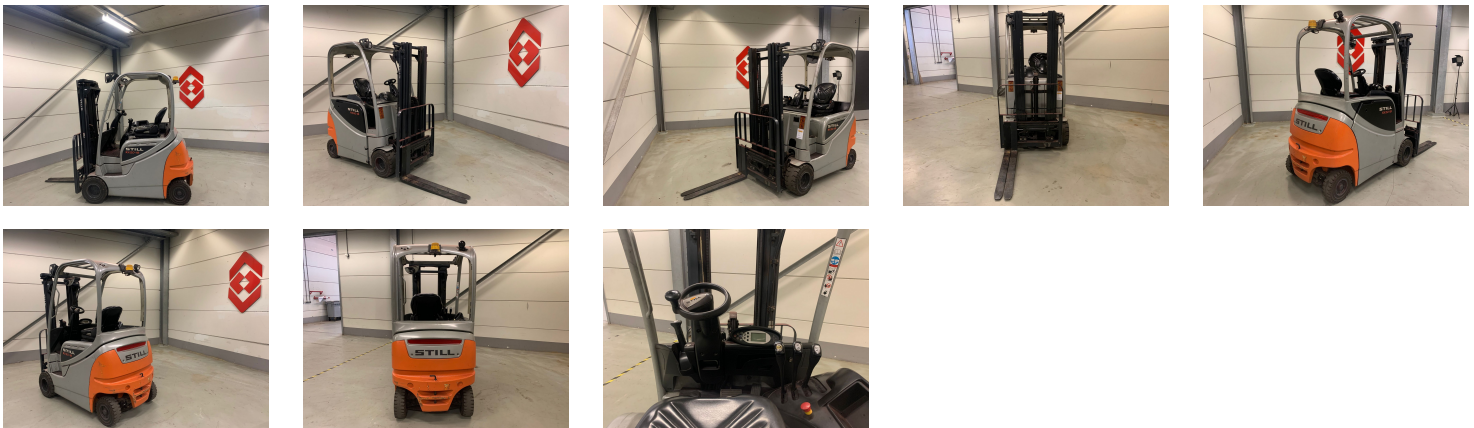

### STILL RX 20-18 PH 4 Whl Counterbalanced Forklift

Ref.nr. :	880009952
Year	2014
Lifting capacity: :	1800kg
Hour meter reading :	4316 hrs
Engine :	Electric
Load cntr of gravity:	500 mm
Overall height:	2235 mm
Fork length:	1070 mm
Accessories:	Sideshift, extra working lights, no charger
Lifting height :	4860 mm
Mast type :	Triplex
Tires :	SE
freelift	1105 mm
Price:	ON REQUEST