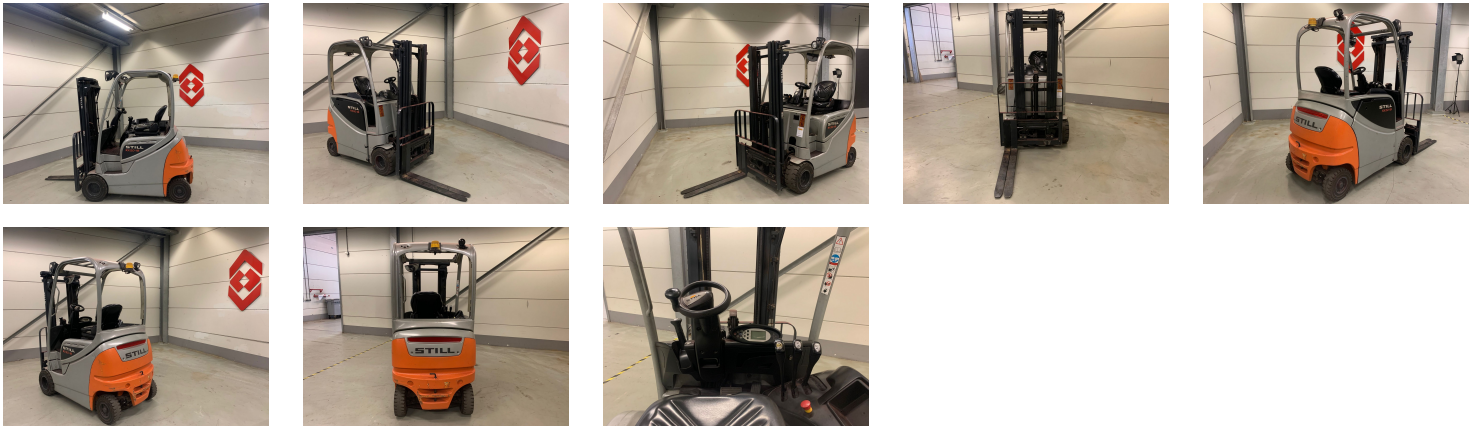

STILL RX 20-18 PH 4 Whl Counterbalanced Forklift

Ref.nr. :	880009952
Year	2014
Lifting capacity: :	1800kg
Hour meter reading :	4316 hrs
Engine :	Electric
Load cntr of gravity:	500 mm
Overall height:	2235 mm
Fork length:	1070 mm
Accessories:	Sideshift, extra working lights, no charger
Lifting height :	4860 mm
Mast type :	Triplex
Tires :	SE
freelift	1105 mm
Price:	ON REQUEST