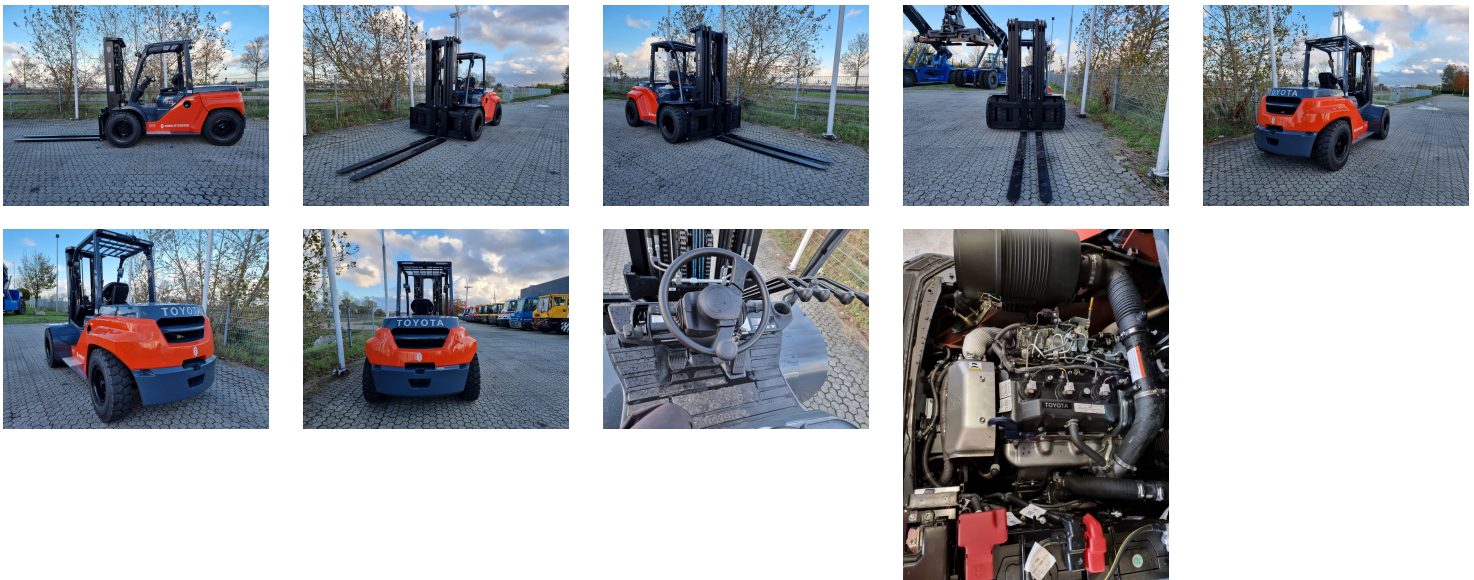

TOYOTA 8FD70F 4 Whl Counterbalanced Forklift

Ref.nr. :	880010078
Year	2023
Lifting capacity: :	7000kg
Hour meter reading :	Demo hrs
Engine :	Diesel
Load cntr of gravity:	600 mm
Overall height:	2550 mm
Fork length:	2400 mm
Accessories:	Working lights, bluespot, PTC
Lifting height :	4700 mm
Mast type :	Triplex
Tires :	Air
freelift	1575 mm
Price:	ON REQUEST