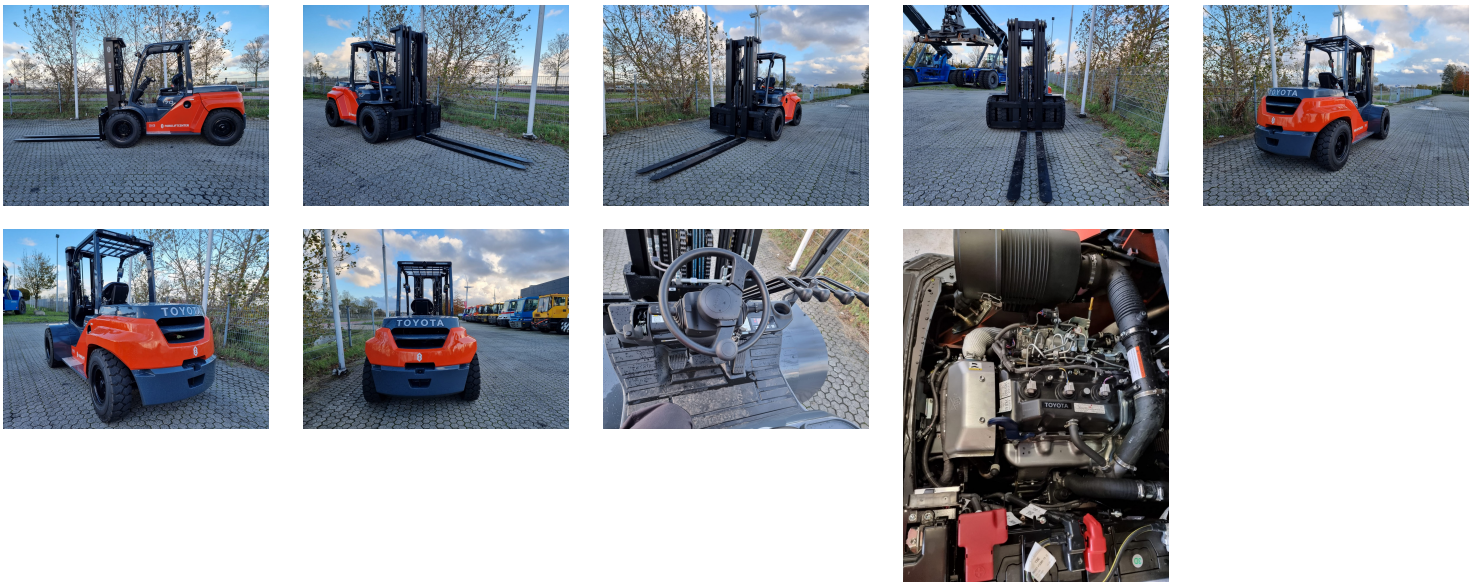

TOYOTA 8FD70F 4 Whl Counterbalanced Forklift

Ref.nr. :	880010077
Year	2023
Lifting capacity: :	7000kg
Hour meter reading :	Demo hrs
Engine :	Diesel
Load cntr of gravity:	600 mm
Overall height:	2550 mm
Fork length:	2400 mm
Accessories:	Working lights, bluespot, PTC
Lifting height :	4700 mm
Mast type :	Triplex
Tires :	Air
freelift	1575 mm
Price:	ON REQUEST