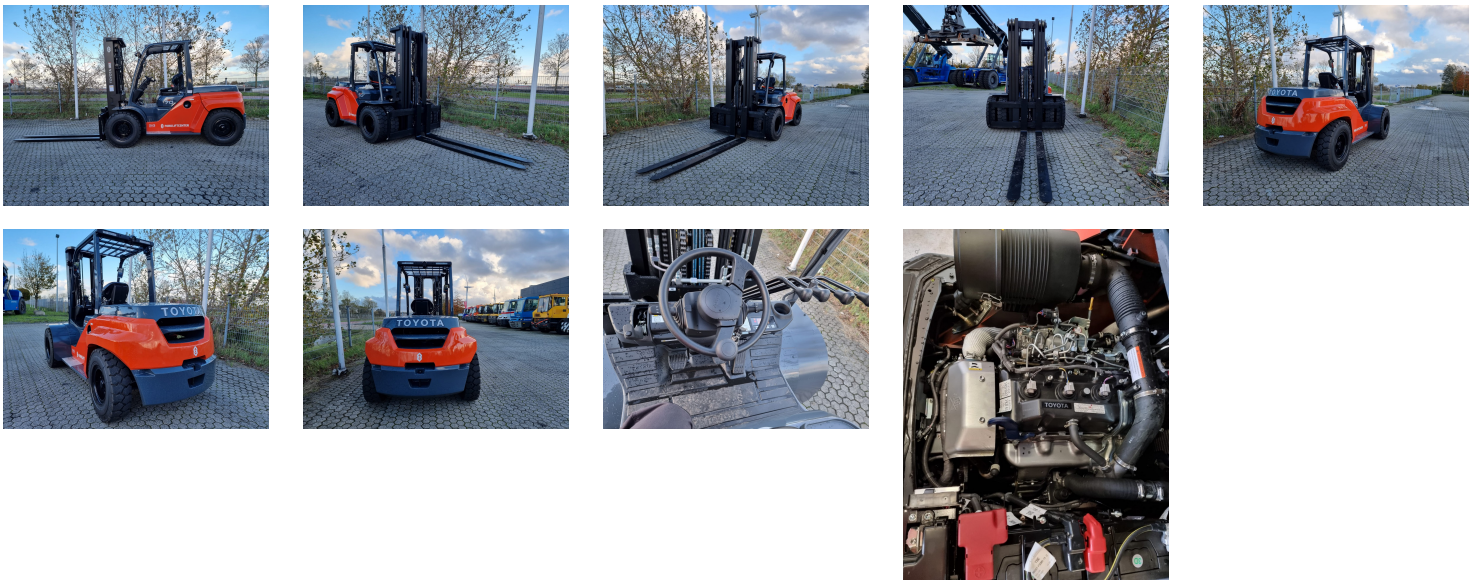

TOYOTA 8FD70F 4 Whl Counterbalanced Forklift

Ref.nr. :	880010077
Year	2023
Lifting capacity: :	7000kg
Hour meter reading :	Demo hrs
Engine :	Diesel
Load cntr of gravity:	600 mm
Overall height:	2550 mm
Fork length:	2400 mm
Accessories:	Working lights, bluespot, PTC
Lifting height :	4700 mm
Mast type :	Triplex
Tires :	Air
freelift	1575 mm
Price:	ON REQUEST