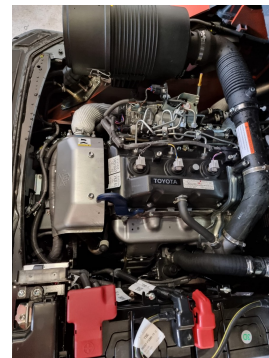

TOYOTA 8FD70F 4 Whl Counterbalanced Forklift

Ref.nr. :	880010076
Year	2023
Lifting capacity: :	7000kg
Hour meter reading :	Demo hrs
Engine :	Diesel
Load cntr of gravity:	600 mm
Overall height:	2550 mm
Fork length:	2400 mm
Accessories:	Working lights, bluespot, PTC
Lifting height :	4700 mm
Mast type :	Triplex
Tires :	Air
freelift	1575 mm
Price:	ON REQUEST