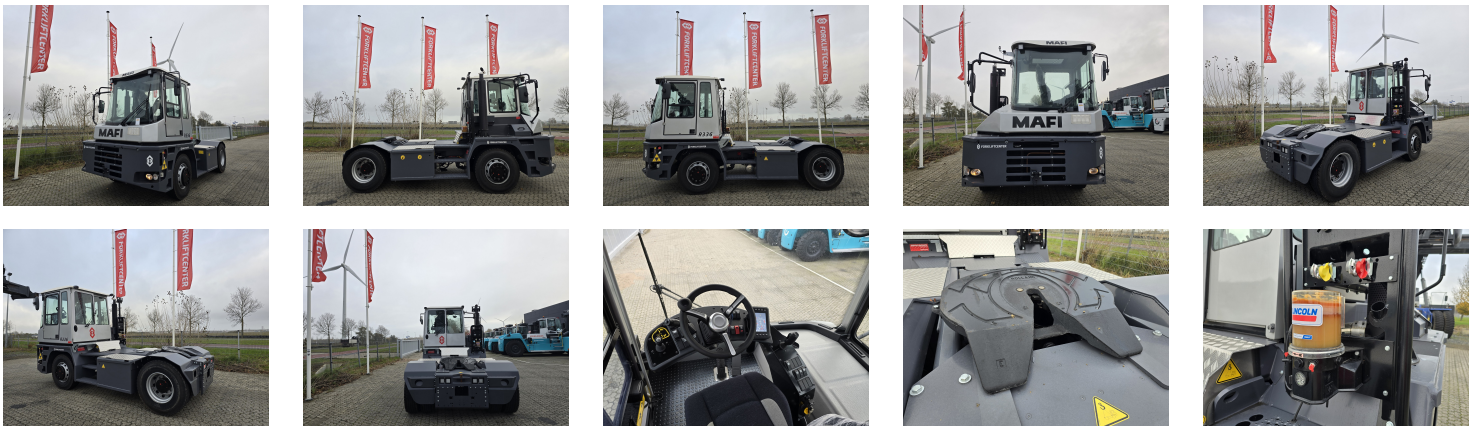

## MAFI R336 4x4 Terminal Truck Roro

Ref.nr. :	880010066
Year	2024
Lifting capacity :	36000kg
Hour meter reading :	Demo hrs
Engine :	Diesel
Accessories:	Stage 3A, permanent all wheel drive, full cabin, airco, heater, wooden gooseneck support, central greasing system, Eurohitch 5th wheel
Lifting height :	0
Mast type :	5th Wheel
Tires :	Air
Price:	ON REQUEST