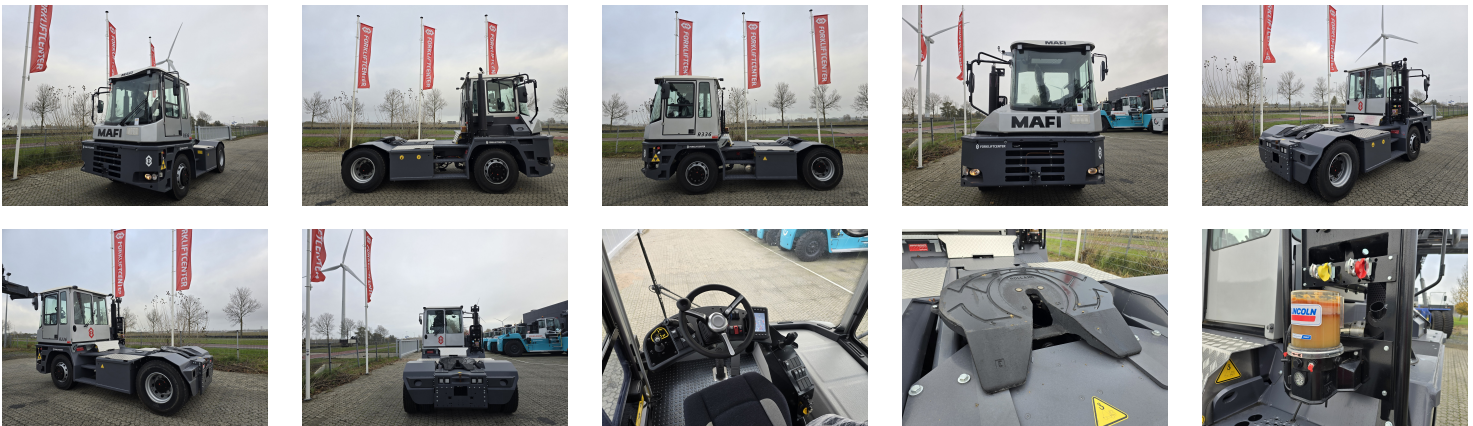

MAFI R336 4x4 Terminal Truck Roro

Ref.nr. :	880010064
Year	2024
Lifting capacity :	36000kg
Hour meter reading :	Demo hrs
Engine :	Diesel
Accessories:	Stage 3A, permanent all wheel drive, full cabin, airco, heater, wooden gooseneck support, central greasing system, Eurohitch 5th wheel
Lifting height :	0
Mast type :	5th Wheel
Tires :	Air
Price:	ON REQUEST