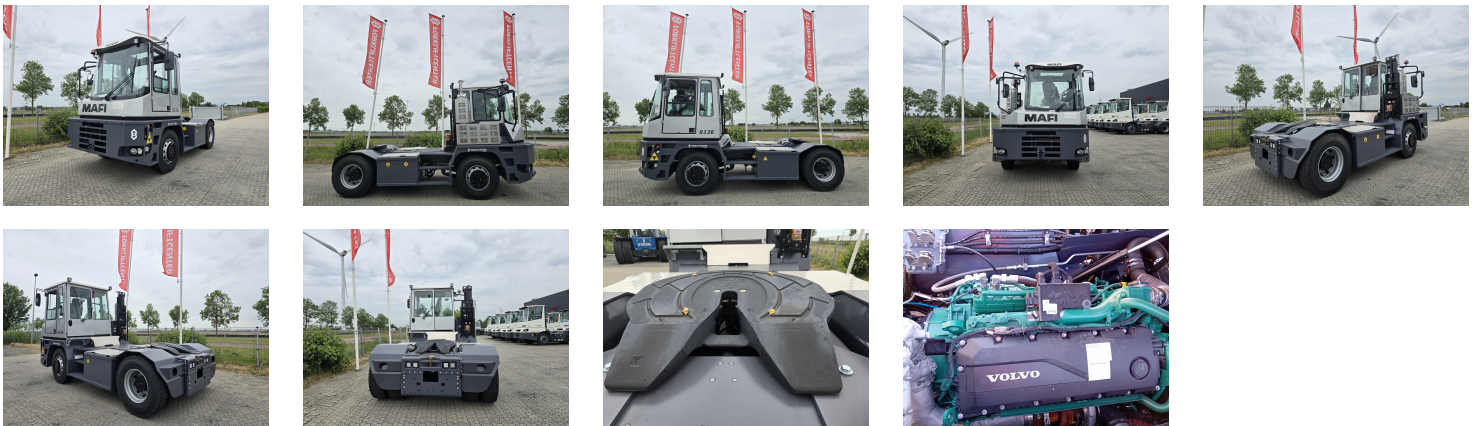

MAFI R336 Terminal Truck Roro

Ref.nr. :	880010061
Year	2024
Lifting capacity :	36000kg
Hour meter reading :	Demo hrs
Engine :	Diesel
Accessories:	AdBlue, Stage 5, air suspended rear axle, wooden gooseneck support, airco, heater, Eurohitch 5th Wheel, 6 forward, 3 reverse gears, full cabin
Lifting height :	1000 mm
Mast type :	5th Wheel
Tires :	Air
Price:	ON REQUEST