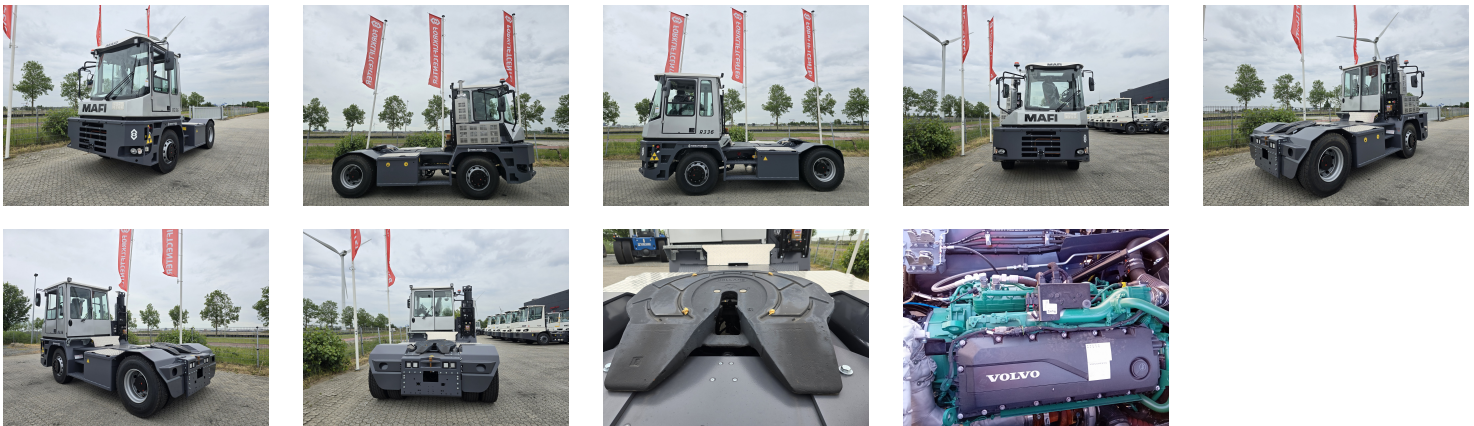

MAFI R336 Terminal Truck Roro

Ref.nr. :	880010060
Year	2024
Lifting capacity :	36000kg
Hour meter reading :	Demo hrs
Engine :	Diesel
Accessories:	AdBlue, Stage 5, air suspended rear axle, wooden gooseneck support, airco, heater, Eurohitch 5th Wheel, 6 forward, 3 reverse gears, full cabin
Lifting height :	1000 mm
Mast type :	5th Wheel
Tires :	Air
Price:	ON REQUEST