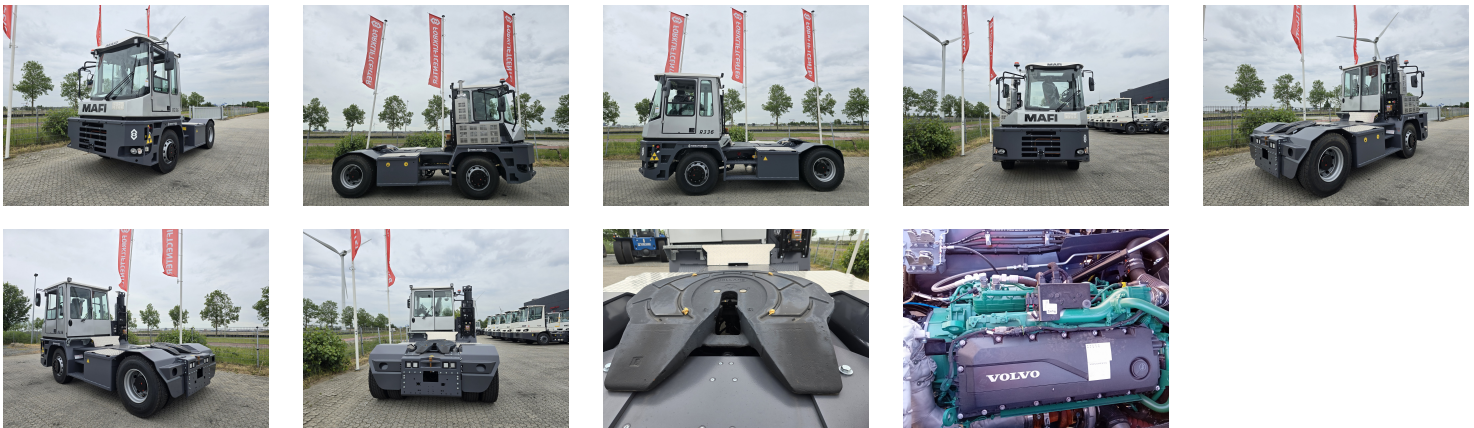

MAFI R336 Terminal Truck Roro

| | |
|----------------------|------------------------------------------------------------------------------------------------------------------------------------------------|
| Ref.nr. : | 880010059 |
| Year | 2024 |
| Lifting capacity : | 36000kg |
| Hour meter reading : | Demo hrs |
| Engine : | Diesel |
| Accessories: | AdBlue, Stage 5, air suspended rear axle, wooden gooseneck support, airco, heater, Eurohitch 5th Wheel, 6 forward, 3 reverse gears, full cabin |
| Lifting height : | 1000 mm |
| Mast type : | 5th Wheel |
| Tires : | Air |
| Price: | ON REQUEST |