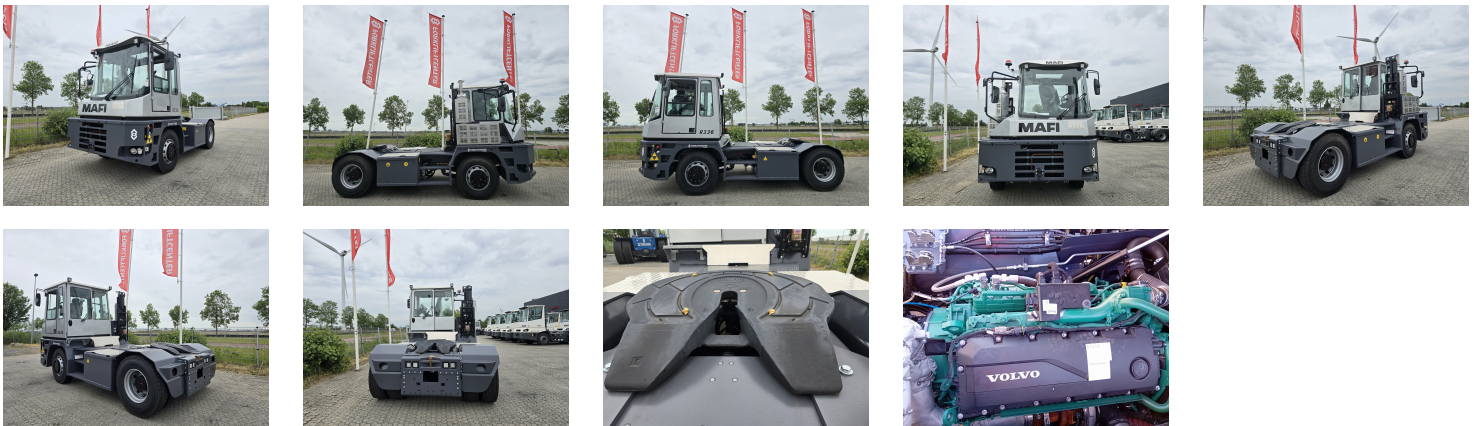

MAFI R336 Terminal Truck Roro

Ref.nr. :	880010058
Year	2024
Lifting capacity :	36000kg
Hour meter reading :	Demo hrs
Engine :	Diesel
Accessories:	AdBlue, Stage 5, air suspended rear axle, wooden gooseneck support, airco, heater, Eurohitch 5th Wheel, 6 forward, 3 reverse gears, full cabin
Lifting height :	1000 mm
Mast type :	5th Wheel
Tires :	Air
Price:	ON REQUEST