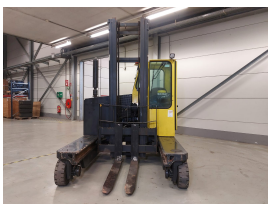

LANCER MLC 30/12/45 Side Loading Forklift 4-way

Ref.nr. :	880009778
Year	2007
Lifting capacity :	3000kg
Hour meter reading :	1307 hrs
Engine :	Diesel
Load cntr of gravity:	1200 mm
Overall height:	2970 mm
Fork length:	1200 mm
Accessories:	Full cabin
Lifting height :	4500 mm
Mast type :	Duplex
Tires :	SE
Price:	ON REQUEST