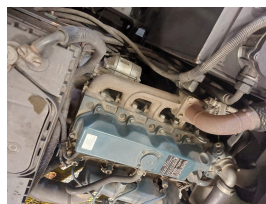

LANCER MLC 30/12/45 Side Loading Forklift 4-way

Ref.nr. :	880009778
Year	2007
Lifting capacity :	3000kg
Hour meter reading :	1307 hrs
Engine :	Diesel
Load cntr of gravity:	1200 mm
Overall height:	2970 mm
Fork length:	1200 mm
Accessories:	Full cabin
Lifting height :	4500 mm
Mast type :	Duplex
Tires :	SE
Price:	ON REQUEST