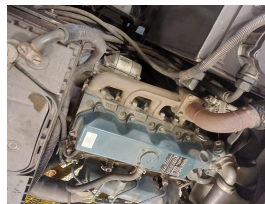

LANCER MLC 30/12/45 Side Loading Forklift 4-way

Ref.nr. :	880009778
Year	2007
Lifting capacity :	3000kg
Hour meter reading :	1307 hrs
Engine :	Diesel
Load cntr of gravity:	1200 mm
Overall height:	2970 mm
Fork length:	1200 mm
Accessories:	Full cabin
Lifting height :	4500 mm
Mast type :	Duplex
Tires :	SE
Price:	ON REQUEST