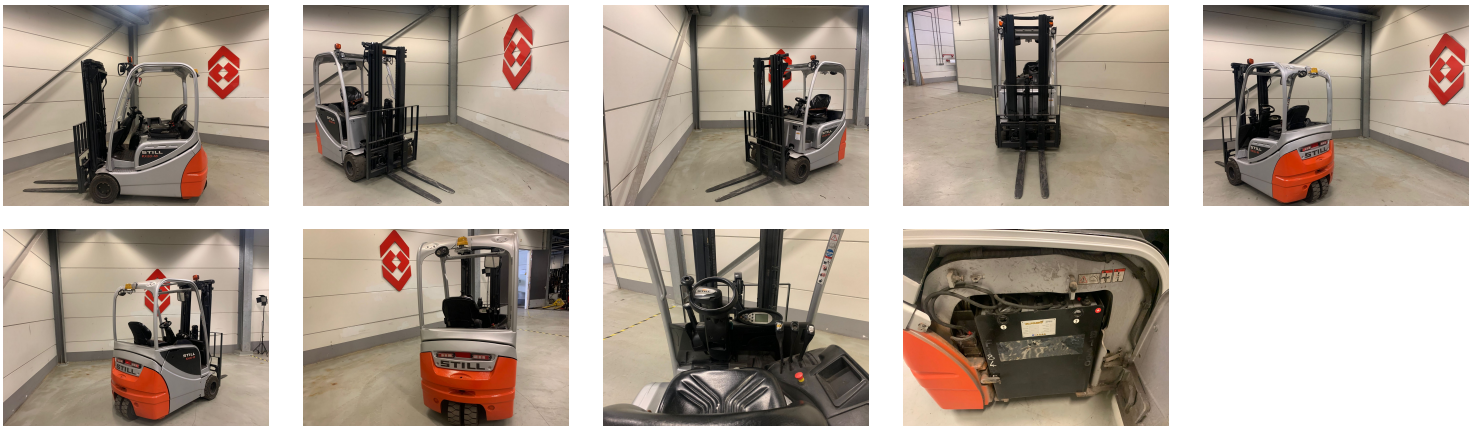

## STILL RX 20-18 3 Whl Counterbalanced Forklift

Ref.nr. :	880009956
Year	2015
Lifting capacity :	1800kg
Hour meter reading :	5573 hrs
Engine :	ELECTRIC
Load cntr of gravity:	500 mm
Fork length:	1070 mm
Accessories:	Sideshift, no charger
Lifting height :	4800 mm
Mast type :	Triplex
Tires :	SE
freelift	1100 mm
Price:	ON REQUEST