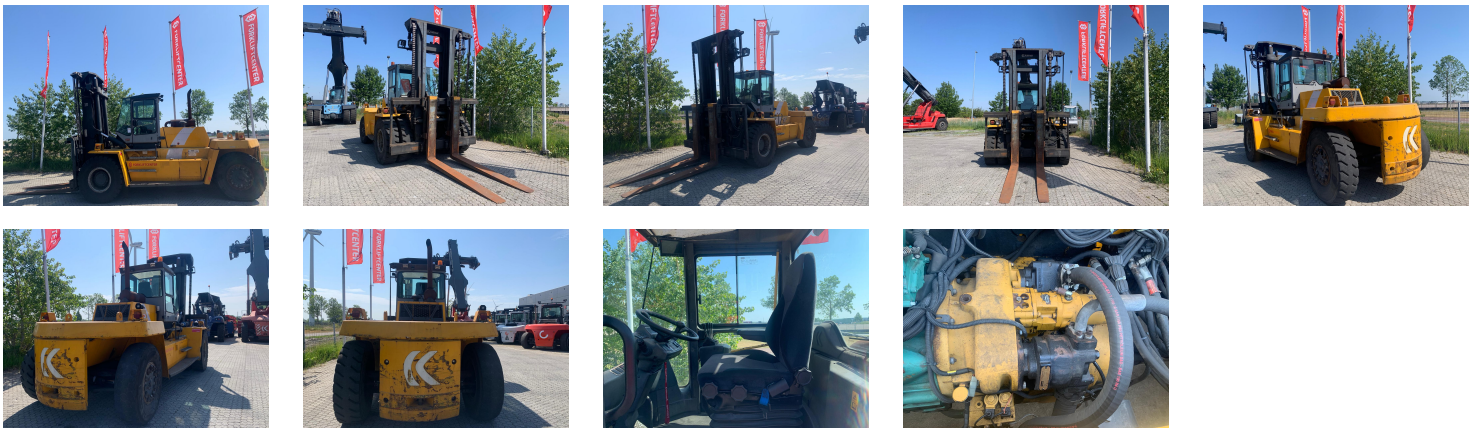

## KALMAR DCD 200-12 LB 4 Whl Counterbalanced Forklift >10t

Ref.nr. :	880010042
Year	2005
Lifting capacity :	20000kg
Hour meter reading :	2496 hrs
Engine :	Diesel
Load cntr of gravity:	1200 mm
Overall height:	4040 mm
Fork length:	2480 mm
Accessories:	Full cabin, airco, heater, working lights, beacon, camera
Lifting height :	4100 mm
Mast type :	Duplex
Tires :	Air
Price:	ON REQUEST