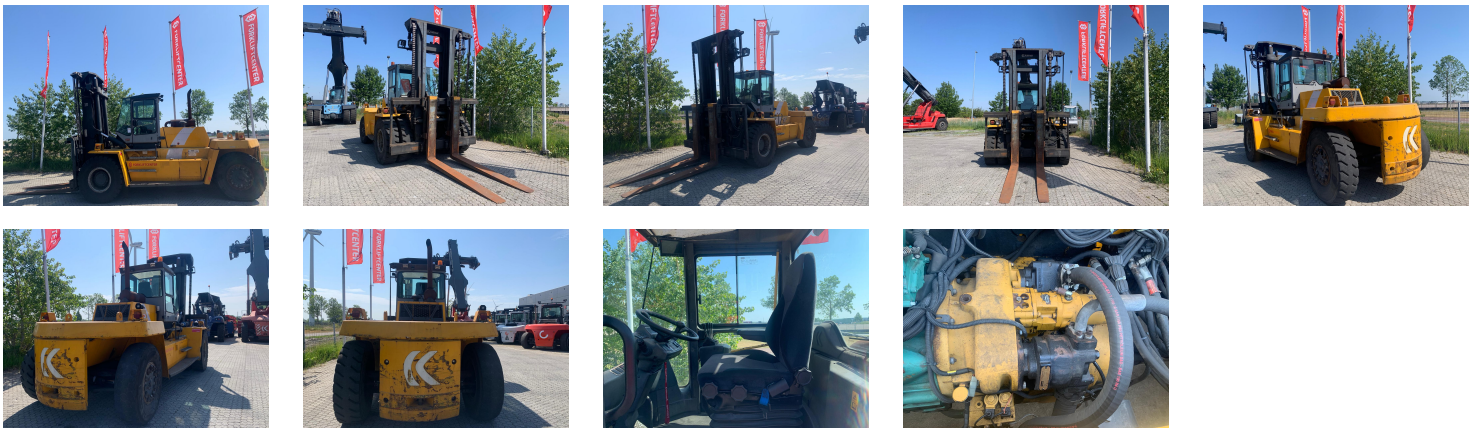

KALMAR DCD 200-12 LB 4 Whl Counterbalanced Forklift >10t

Ref.nr. :	880010042
Year	2005
Lifting capacity :	20000kg
Hour meter reading :	2496 hrs
Engine :	Diesel
Load cntr of gravity:	1200 mm
Overall height:	4040 mm
Fork length:	2480 mm
Accessories:	Full cabin, airco, heater, working lights, beacon, camera
Lifting height :	4100 mm
Mast type :	Duplex
Tires :	Air
Price:	ON REQUEST