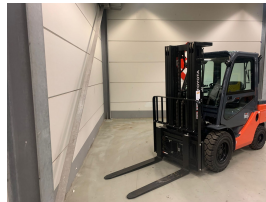

TOYOTA 52-8FDJF35 4 Whl Counterbalanced Forklift

Ref.nr. :	880009593
Year	2023
Lifting capacity: :	3500kg
Hour meter reading :	Demo hrs
Engine :	Diesel
Load cntr of gravity:	500 mm
Overall height:	2230 mm
Fork length:	1200 mm
Accessories:	Sideshift, full cabin, heating, 4th valve, bluespot, working lights
Lifting height :	4300 mm
Mast type :	Triplex
Tires :	SE
freelift	1500 mm
Price:	ON REQUEST