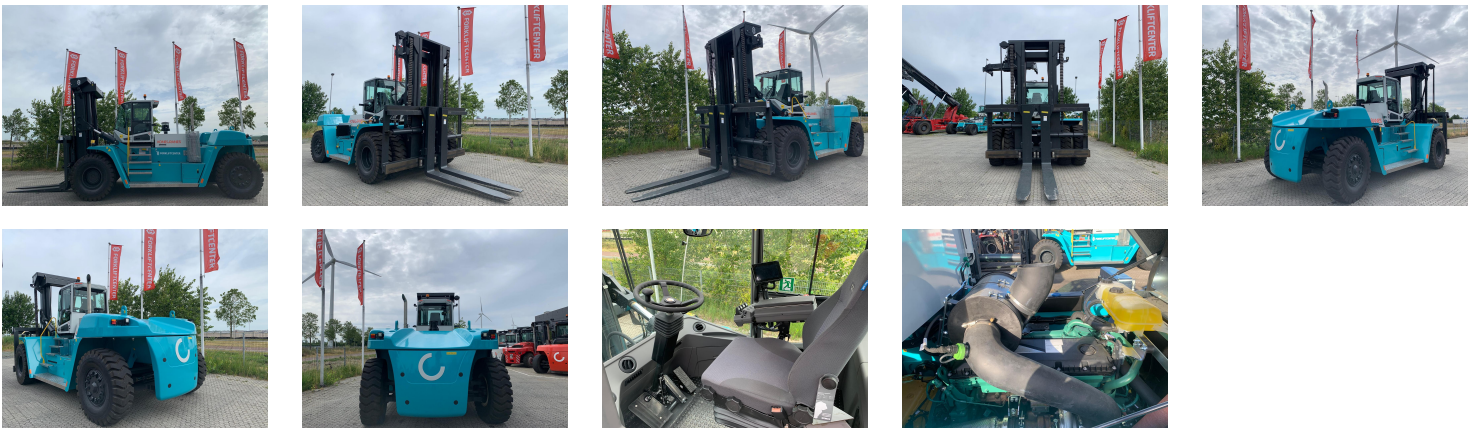

SMV 33-1200C 4 Whl Counterbalanced Forklift >10t

Ref.nr. :	880009552
Year	2023
Lifting capacity :	33000kg
Hour meter reading :	Demo hrs
Engine :	Diesel
Load cntr of gravity:	1200 mm
Overall height:	4270 mm
Fork length:	2400 mm
Accessories:	AdBlue, Stage 5, sidsheft, forkposition, full cabin, airco, heater, extra working lights, beacon
Lifting height :	4500 mm
Mast type :	Duplex
Tires :	Air
Price:	ON REQUEST