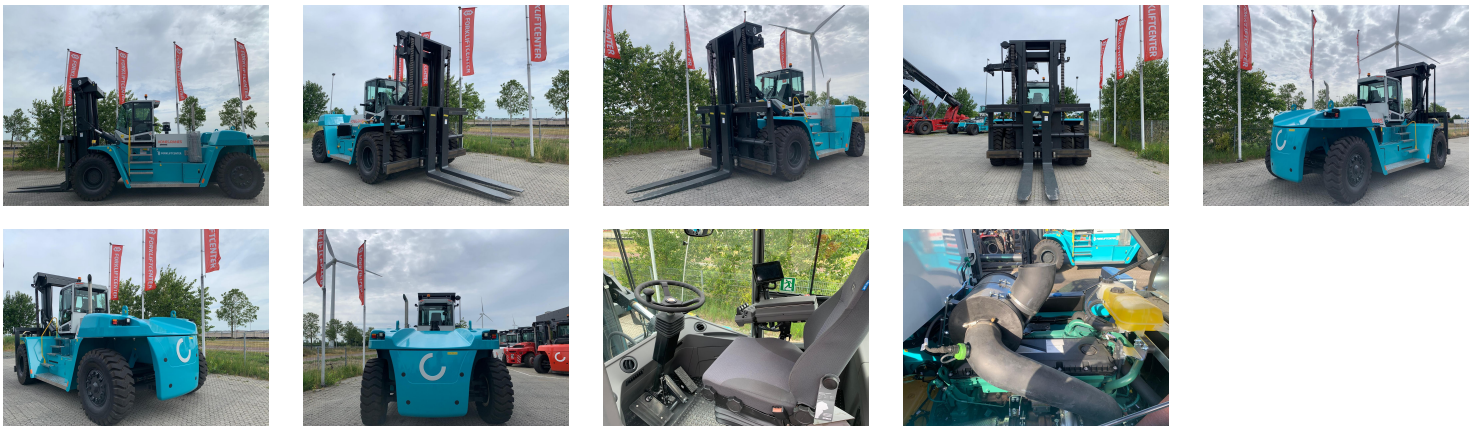

SMV 33-1200C 4 Whl Counterbalanced Forklift >10t

Ref.nr. :	880009552
Year	2023
Lifting capacity :	33000kg
Hour meter reading :	Demo hrs
Engine :	Diesel
Load cntr of gravity:	1200 mm
Overall height:	4270 mm
Fork length:	2400 mm
Accessories:	AdBlue, Stage 5, sidsheft, forkposition, full cabin, airco, heater, extra working lights, beacon
Lifting height :	4500 mm
Mast type :	Duplex
Tires :	Air
Price:	ON REQUEST