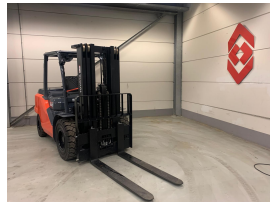

## TOYOTA 8FD45F 4 Whl Counterbalanced Forklift

Ref.nr. :	880009599
Year	2023
Lifting capacity: :	5000kg
Hour meter reading :	Demo hrs
Engine :	Diesel
Load cntr of gravity:	500 mm
Overall height:	2190 mm
Fork length:	1600 mm
Accessories:	Sideshift, working lights, bluespot
Lifting height :	4300 mm
Mast type :	Triplex
Tires :	Solid
freelift	1530 mm
Price:	ON REQUEST