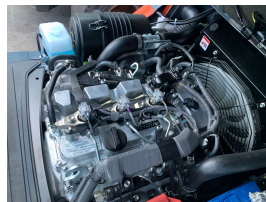

## TOYOTA 52-8FDJF35 4 Whl Counterbalanced Forklift

Ref.nr. :	880009588
Year	2023
Lifting capacity: :	3500kg
Hour meter reading :	101 hrs
Engine :	Diesel
Load cntr of gravity:	500 mm
Overall height:	2230 mm
Fork length:	1200 mm
Accessories:	Sideshift, full cabin, heating, 4th valve, bluespot, working lights
Lifting height :	4300 mm
Mast type :	Triplex
Tires :	SE
freelift	1500 mm
Price:	ON REQUEST