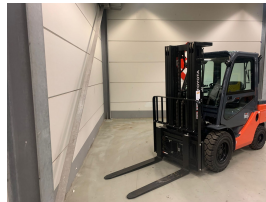

## TOYOTA 52-8FDJF35 4 Whl Counterbalanced Forklift

Ref.nr. :	880009588
Year	2023
Lifting capacity: :	3500kg
Hour meter reading :	101 hrs
Engine :	Diesel
Load cntr of gravity:	500 mm
Overall height:	2230 mm
Fork length:	1200 mm
Accessories:	Sideshift, full cabin, heating, 4th valve, bluespot, working lights
Lifting height :	4300 mm
Mast type :	Triplex
Tires :	SE
freelift	1500 mm
Price:	ON REQUEST