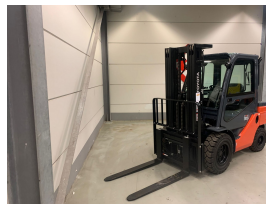

TOYOTA 52-8FDJF35 4 Whl Counterbalanced Forklift

Ref.nr. :	880009588
Year	2023
Lifting capacity: :	3500kg
Hour meter reading :	101 hrs
Engine :	Diesel
Load cntr of gravity:	500 mm
Overall height:	2230 mm
Fork length:	1200 mm
Accessories:	Sideshift, full cabin, heating, 4th valve, bluespot, working lights
Lifting height :	4300 mm
Mast type :	Triplex
Tires :	SE
freelift	1500 mm
Price:	ON REQUEST