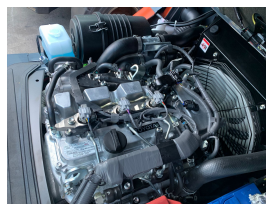

TOYOTA 52-8FDJF35 4 Whl Counterbalanced Forklift

Ref.nr. :	880009588
Year	2023
Lifting capacity: :	3500kg
Hour meter reading :	101 hrs
Engine :	Diesel
Load cntr of gravity:	500 mm
Overall height:	2230 mm
Fork length:	1200 mm
Accessories:	Sideshift, full cabin, heating, 4th valve, bluespot, working lights
Lifting height :	4300 mm
Mast type :	Triplex
Tires :	SE
freelift	1500 mm
Price:	ON REQUEST