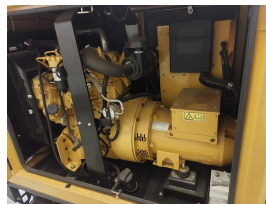

CATERPILLAR DE33E0 Other

Ref.nr. :	880009992
Year	2017
:	
Hour meter reading :	16 hrs
Engine :	Diesel
Accessories:	Generator Set, Genset output 30.0kVA- 24.0kW @ PF 0.8, 50 Hz,
Lifting height :	0
Mast type :	
Tires :	
Price:	ON REQUEST