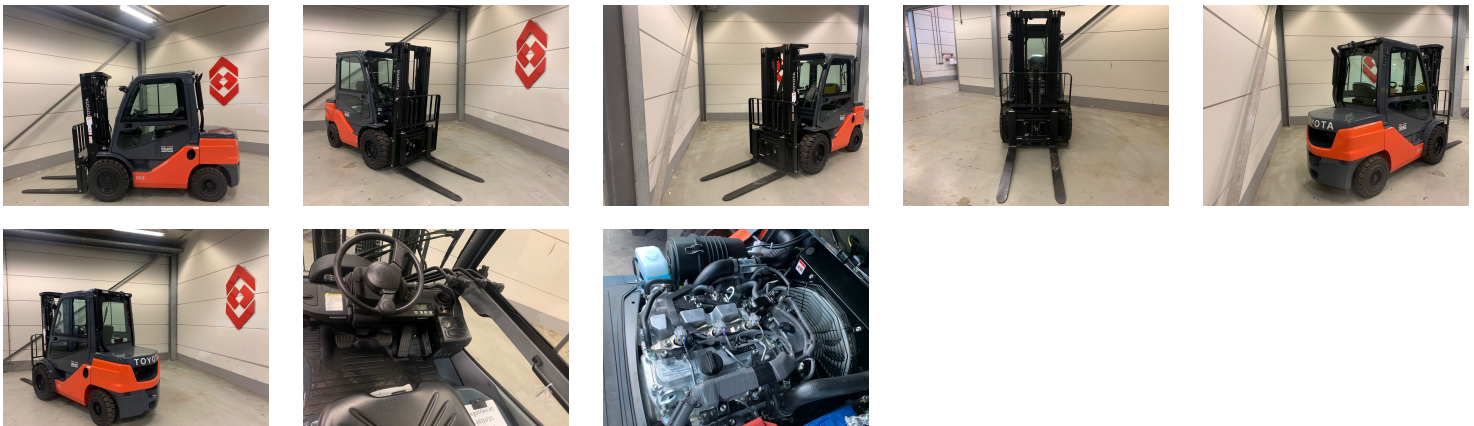

TOYOTA 52-8FDJF35 4 Whl Counterbalanced Forklift

Ref.nr. :	880009592
Year	2023
Lifting capacity: :	3500kg
Hour meter reading :	Demo hrs
Engine :	Diesel
Load cntr of gravity:	500 mm
Overall height:	2230 mm
Fork length:	1200 mm
Accessories:	Sideshift, full cabin, heating, 4th valve, bluespot, working lights
Lifting height :	4300 mm
Mast type :	Triplex
Tires :	SE
freelift	1500 mm
Price:	ON REQUEST