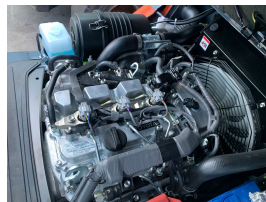

TOYOTA 52-8FDJF35 4 Whl Counterbalanced Forklift

Ref.nr. :	880009592
Year	2023
Lifting capacity: :	3500kg
Hour meter reading :	Demo hrs
Engine :	Diesel
Load cntr of gravity:	500 mm
Overall height:	2230 mm
Fork length:	1200 mm
Accessories:	Sideshift, full cabin, heating, 4th valve, bluespot, working lights
Lifting height :	4300 mm
Mast type :	Triplex
Tires :	SE
freelift	1500 mm
Price:	ON REQUEST