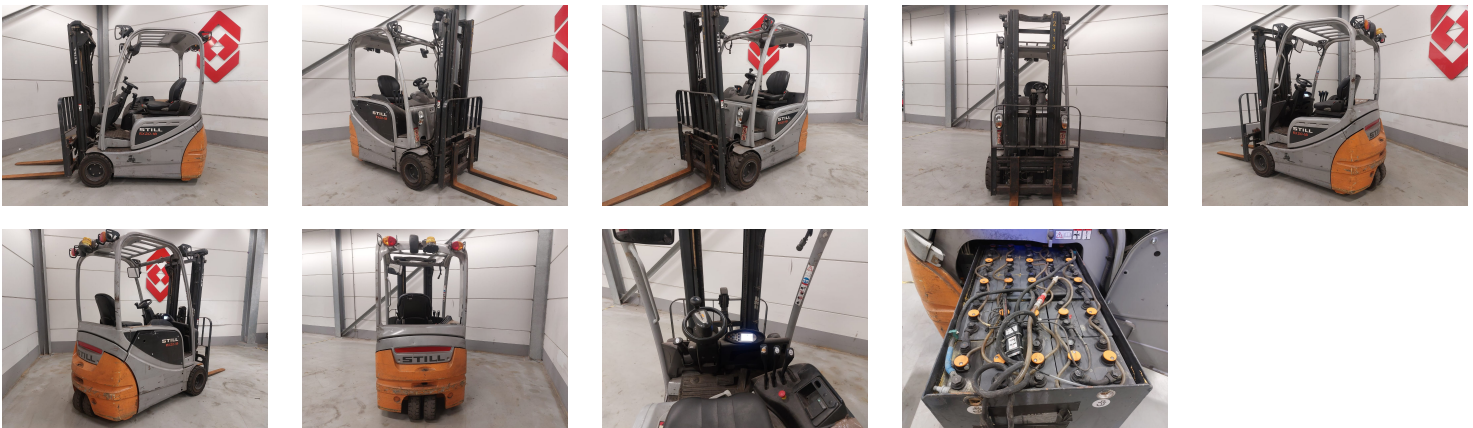

STILL RX 20-18 3 Whl Counterbalanced Forklift

Ref.nr. :	880010097
Year	2015
Lifting capacity :	1800kg
Hour meter reading :	5810 hrs
Engine :	Electric
Load cntr of gravity:	500 mm
Overall height:	2150 mm
Fork length:	1070 mm
Accessories:	Sideshift, working lights, beacon
Lifting height :	4800 mm
Mast type :	Triplex free
Tires :	SE
freelift	1150 mm
Price:	ON REQUEST