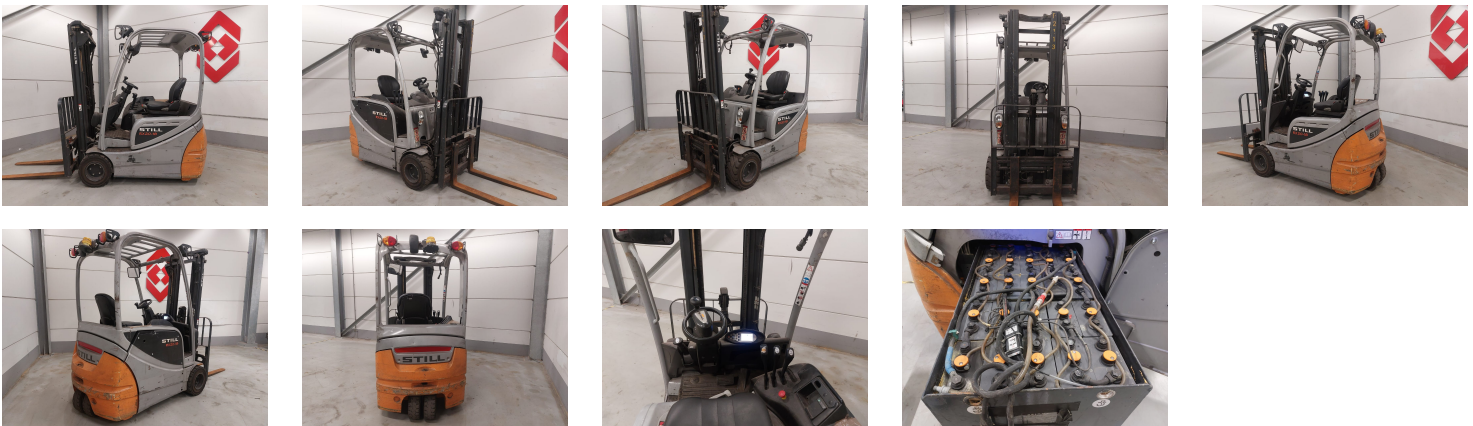

### STILL RX 20-18 3 Whl Counterbalanced Forklift

Ref.nr. :	880010097
Year	2015
Lifting capacity: :	1800kg
Hour meter reading :	5810 hrs
Engine :	Electric
Load cntr of gravity:	500 mm
Overall height:	2150 mm
Fork length:	1070 mm
Accessories:	Sideshift, working lights, beacon
Lifting height :	4800 mm
Mast type :	Triplex free
Tires :	SE
freelift	1150 mm
Price:	ON REQUEST