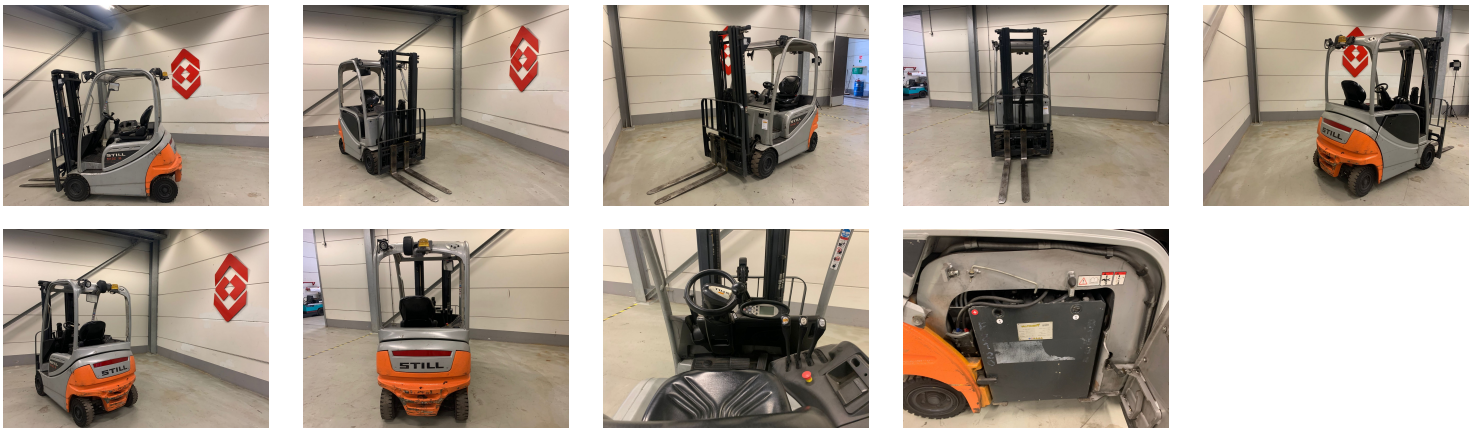

STILL RX 20-16 P 4 Whl Counterbalanced Forklift

Ref.nr. :	880010086
Year	2016
Lifting capacity :	1600kg
Hour meter reading :	7770 hrs
Engine :	Electric
Load cntr of gravity:	500 mm
Overall height:	2090 mm
Fork length:	1070 mm
Accessories:	Sideshift, no charger
Lifting height :	5000 mm
Mast type :	Triplex
Tires :	SE
freelift	1120 mm
Price:	ON REQUEST