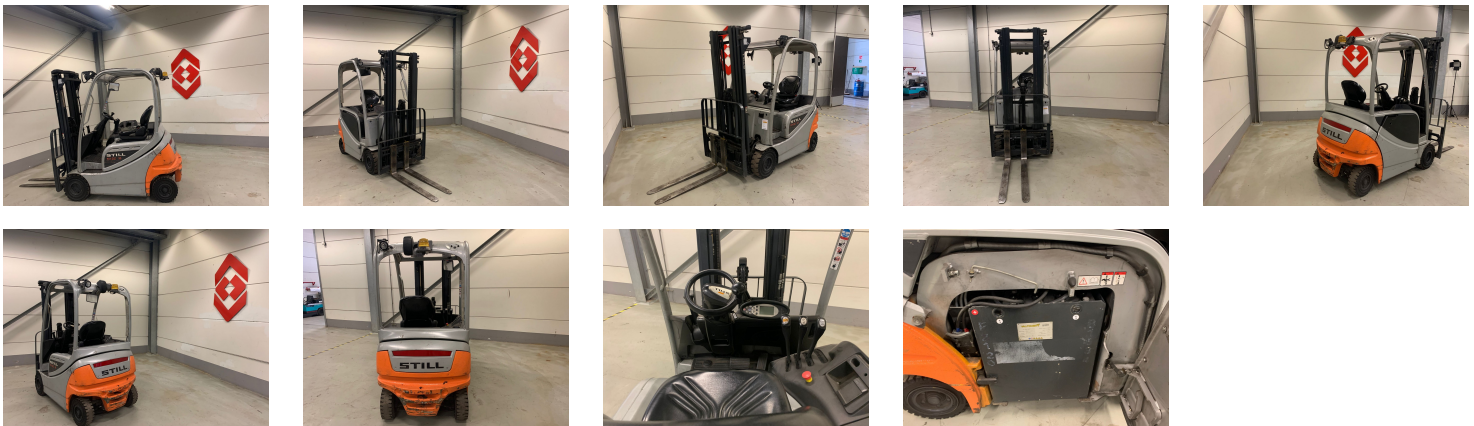

STILL RX 20-16 P 4 Whl Counterbalanced Forklift

Ref.nr. :	880010086
Year	2016
Lifting capacity: :	1600kg
Hour meter reading :	7770 hrs
Engine :	Electric
Load cntr of gravity:	500 mm
Overall height:	2090 mm
Fork length:	1070 mm
Accessories:	Sideshift, no charger
Lifting height :	5000 mm
Mast type :	Triplex
Tires :	SE
freelift	1120 mm
Price:	ON REQUEST