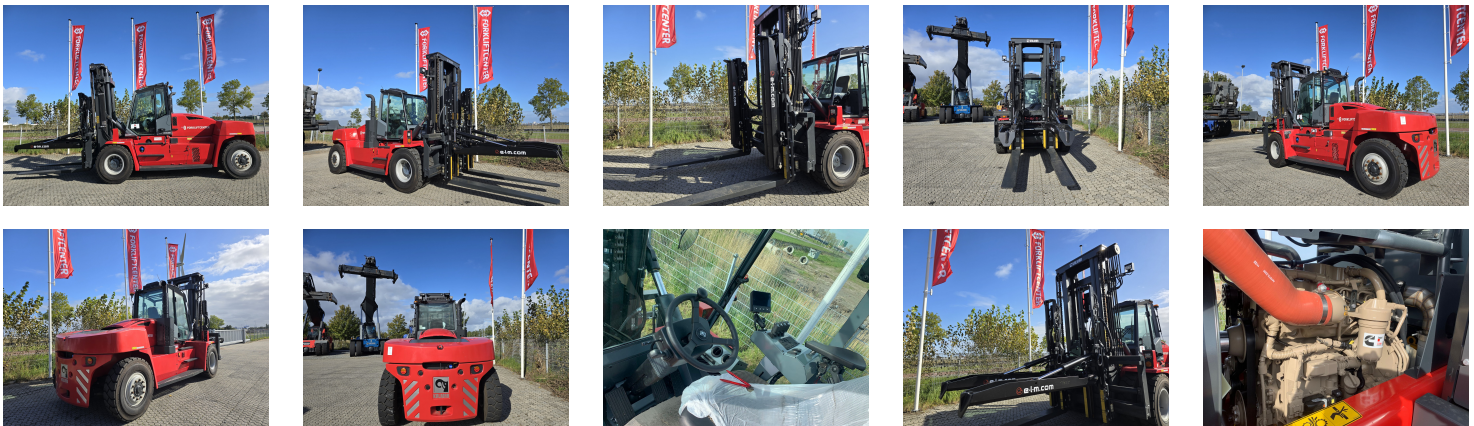

KALMAR DCG160-12T 4 Whl Counterbalanced Forklift >10t

Ref.nr. :	880009644
Year	2023
Lifting capacity :	16000kg
Hour meter reading :	Demo hrs
Engine :	Diesel
Load cntr of gravity:	1200 mm
Overall height:	3710 mm
Fork length:	2400 mm
Accessories:	AdBlue, Stage 5, sidsheft, forkpositioner, ELM system, full cabin, airco, heater, working lights, beacon, radio
Lifting height :	4000 mm
Mast type :	Duplex
Tires :	Air
Price:	ON REQUEST