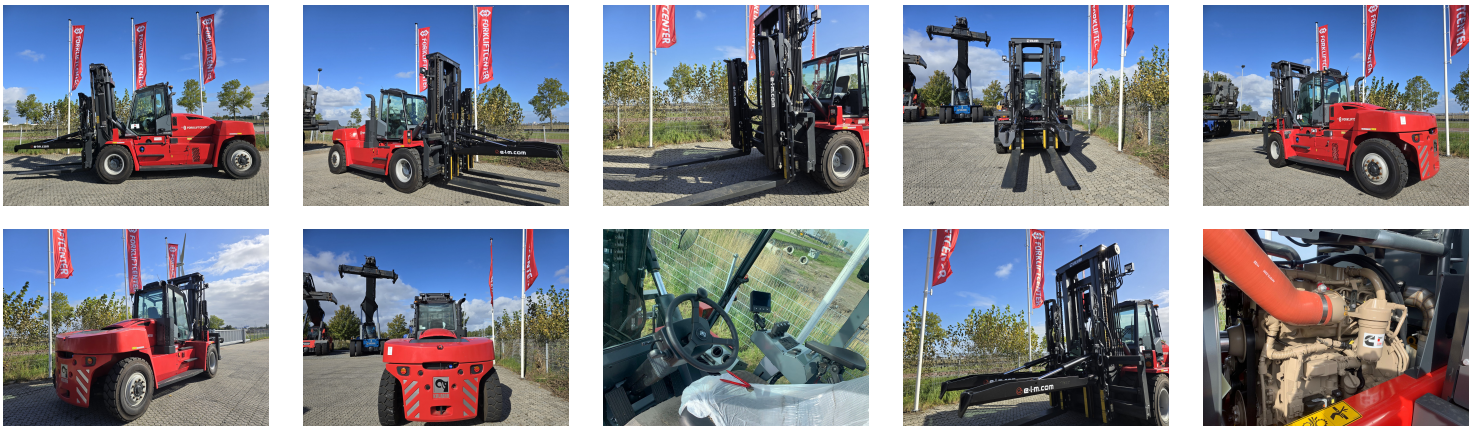

## KALMAR DCG160-12T 4 Whl Counterbalanced Forklift >10t

|                       |  |
|-----------------------|--|
| Ref.nr. :             | 880009644  |
| Year                  | 2023   |
| Lifting capacity :    | 16000kg  |
| Hour meter reading :  | Demo hrs   |
| Engine :              | Diesel   |
| Load cntr of gravity: | 1200 mm  |
| Overall height:       | 3710 mm  |
| Fork length:          | 2400 mm  |
| Accessories:          | AdBlue, Stage 5, sideshift, forkpositioner, ELM system, full cabin, airco, heater, working lights, beacon, radio |
| Lifting height :      | 4000 mm  |
| Mast type :           | Duplex   |
| Tires :               | Air  |
| Price:                | ON REQUEST   |