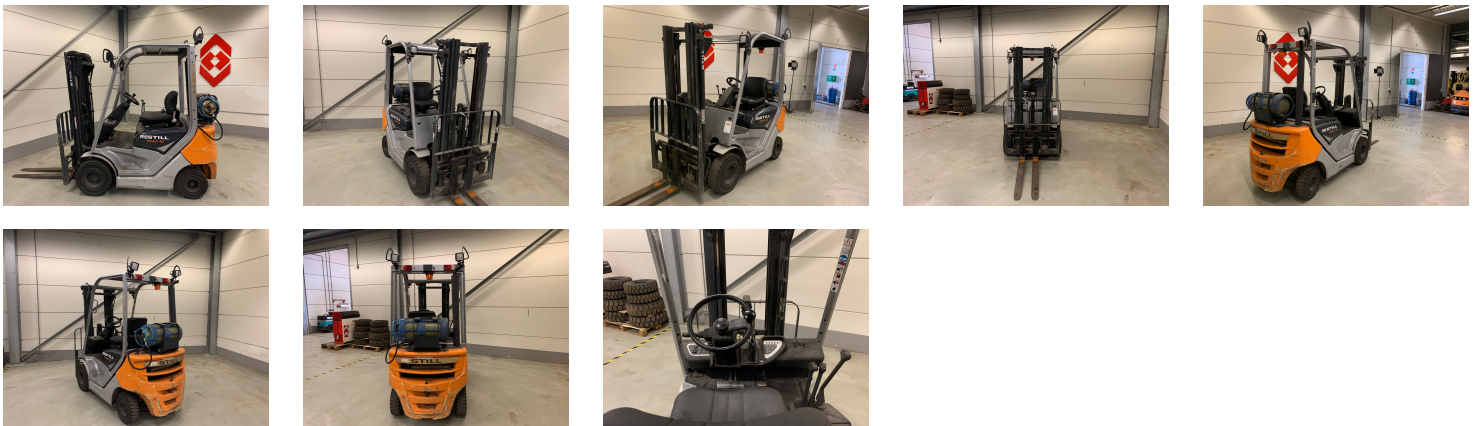

### STILL RC 40-18T 4 Whl Counterbalanced Forklift

Ref.nr. :	880009771
Year	2016
Lifting capacity :	1800kg
Hour meter reading :	26110 hrs
Engine :	LPG
Load cntr of gravity:	500 mm
Overall height:	2120 mm
Fork length:	1100 mm
Accessories:	Sideshift. extra working lights, beacon
Lifting height :	4510 mm
Mast type :	Triplex
Tires :	SE
freelift	1580 mm
Price:	ON REQUEST