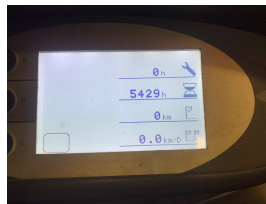

## STILL RX 60-25 4 Whl Counterbalanced Forklift

Ref.nr. :	880009777
Year	2015
Lifting capacity :	2500kg
Hour meter reading :	5429 hrs
Engine :	Electric
Load cntr of gravity:	500 mm
Overall height:	2720 mm
Fork length:	1200 mm
Accessories:	Sideshift, working lights, beacon, bluespot, no charger
Lifting height :	4210 mm
Mast type :	Duplex
Tires :	SE
Price:	ON REQUEST